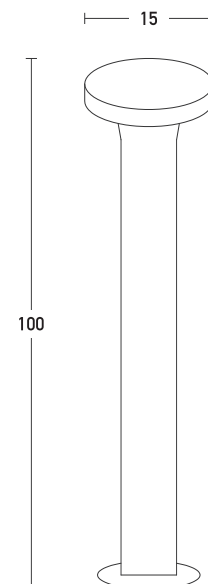

## Product Data Sheet

Date: 06/07/2021  
[www.zambelislights.gr](http://www.zambelislights.gr)

Code E249

Color: Graphite

## Outdoor Lighting

Power	12W
Voltage	220-240V
Operating Frequency	50/60Hz
Color Temperature	3000K
Lumen	960Lm
Cri	80
IP	65
Dimensions	Ø: 15cm H: 100cm
Material	Aluminium - PC Diffusser

## Description

Outdoor Floor Led Light by Aluminium and PC Diffusser in Graphite color.

5213010012054