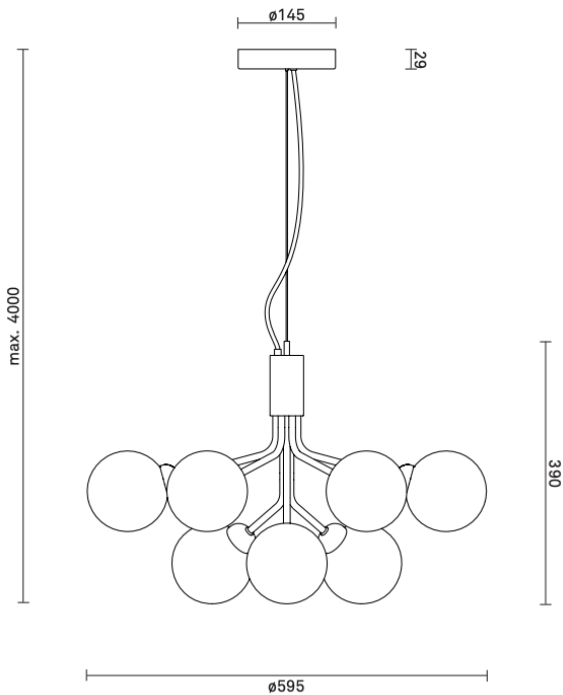

NUURA

APIALES 9 Brushed Brass - Gold

Design: Sofie Refer, 2020. EU-model.

Apiales 9 in mouth-blown Gold glass and Brushed brass finish. Incl. Ceiling plate.

With inspiration from flowers, Sofie Refer has designed the chandelier collection, Apiales.

The collection consists of chandeliers with 9 or 18 mouth-blown glass globes and are available in golden Brushed Brass finish or the smooth Satin Black. A ceiling mounted version with 9 globes is also available.

From a specially-produced canopy, the arms unfold like flower stalks from which light is spread with grace. Suitable for residential homes, restaurants and hotels.

Apiales 9 with its 59,5 cm in diameter, fits over the dining table, in the bedroom, or in the hall.

Apiales collection:

The Apiales collection includes the following products:

- **Apiales 9:** Satin Black/Brushed brass, Opal white/Smoked Black/Gold Glass
- **Apiales 9 Ceiling:** Satin Black/Brushed brass, Opal white/Smoked Black/Gold Glass
- **Apiales 18:** Satin Black/Brushed brass, Opal white/Smoked Black/Gold Glass