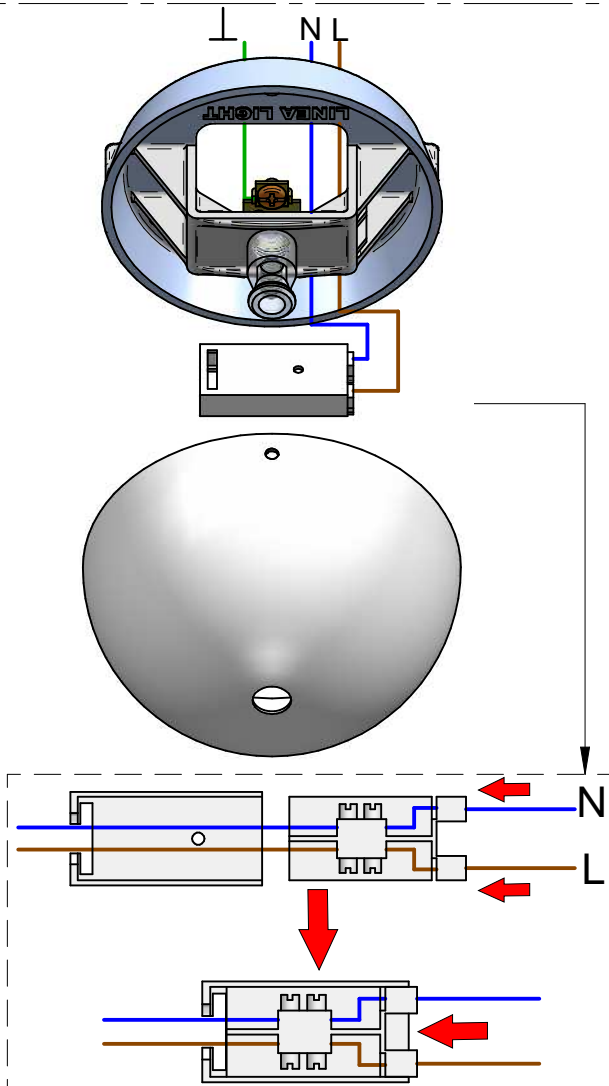

1

2

3

4

6

7

Ø380mm

Ø550mm

Ø750mm

OH!

INCLUDED

46 W Energy Saver
Led lamp

20 W Low Consumption

OH!
SMASH

INCLUDED

30 W Energy Saver
Led lamp

14 W Low Consumption

INCLUDED

46 W Energy Saver
Led lamp

20 W Low Consumption

COMPATIBLE ARTICLE

OH!

12103

OH! SMASH