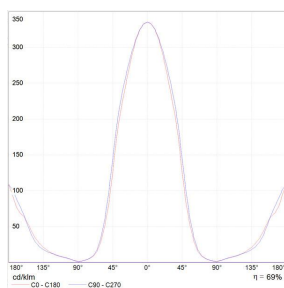

## LUMINAIRE

- Power Supply: **Electronic Dimmable Remote**
- Trasformer availability: **Remote**
- Watt: **9W**
- Voltage: **24V**
- Delivered lumens output: **461lm**
- CCT: **2700K**
- Efficiency: **63%**
- Efficacy: **51.17lm/W**
- CRI: **90**
- Dimmer Typology: **Microswitch Dimmer**

## DIMENSIONS

- Height: **cm 20**
- Depth: **cm 16**

## SOURCES INCLUDED

- Category: **Led**
- Number: **1**
- Watt: **9W**
- Color temperature (K): **2700K**
- CRI: **90**