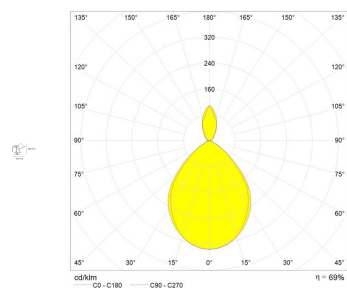

## LUMINAIRE

- Power Supply: **Electronic Dimmable Remote**
- Trasformer availability: **Remote**
- Watt: **9W**
- Voltage: **24V**
- Delivered lumens output: **461lm**
- CCT: **2700K**
- Efficiency: **63%**
- Efficacy: **51.17lm/W**
- CRI: **90**
- Dimmer Typology: **Microswitch Dimmer**

## DIMENSIONS

- Height: **cm 20**
- Depth: **cm 16**

## SOURCES INCLUDED

- Category: **Led**
- Number: **1**
- Watt: **9W**
- Color temperature (K): **2700K**
- CRI: **90**