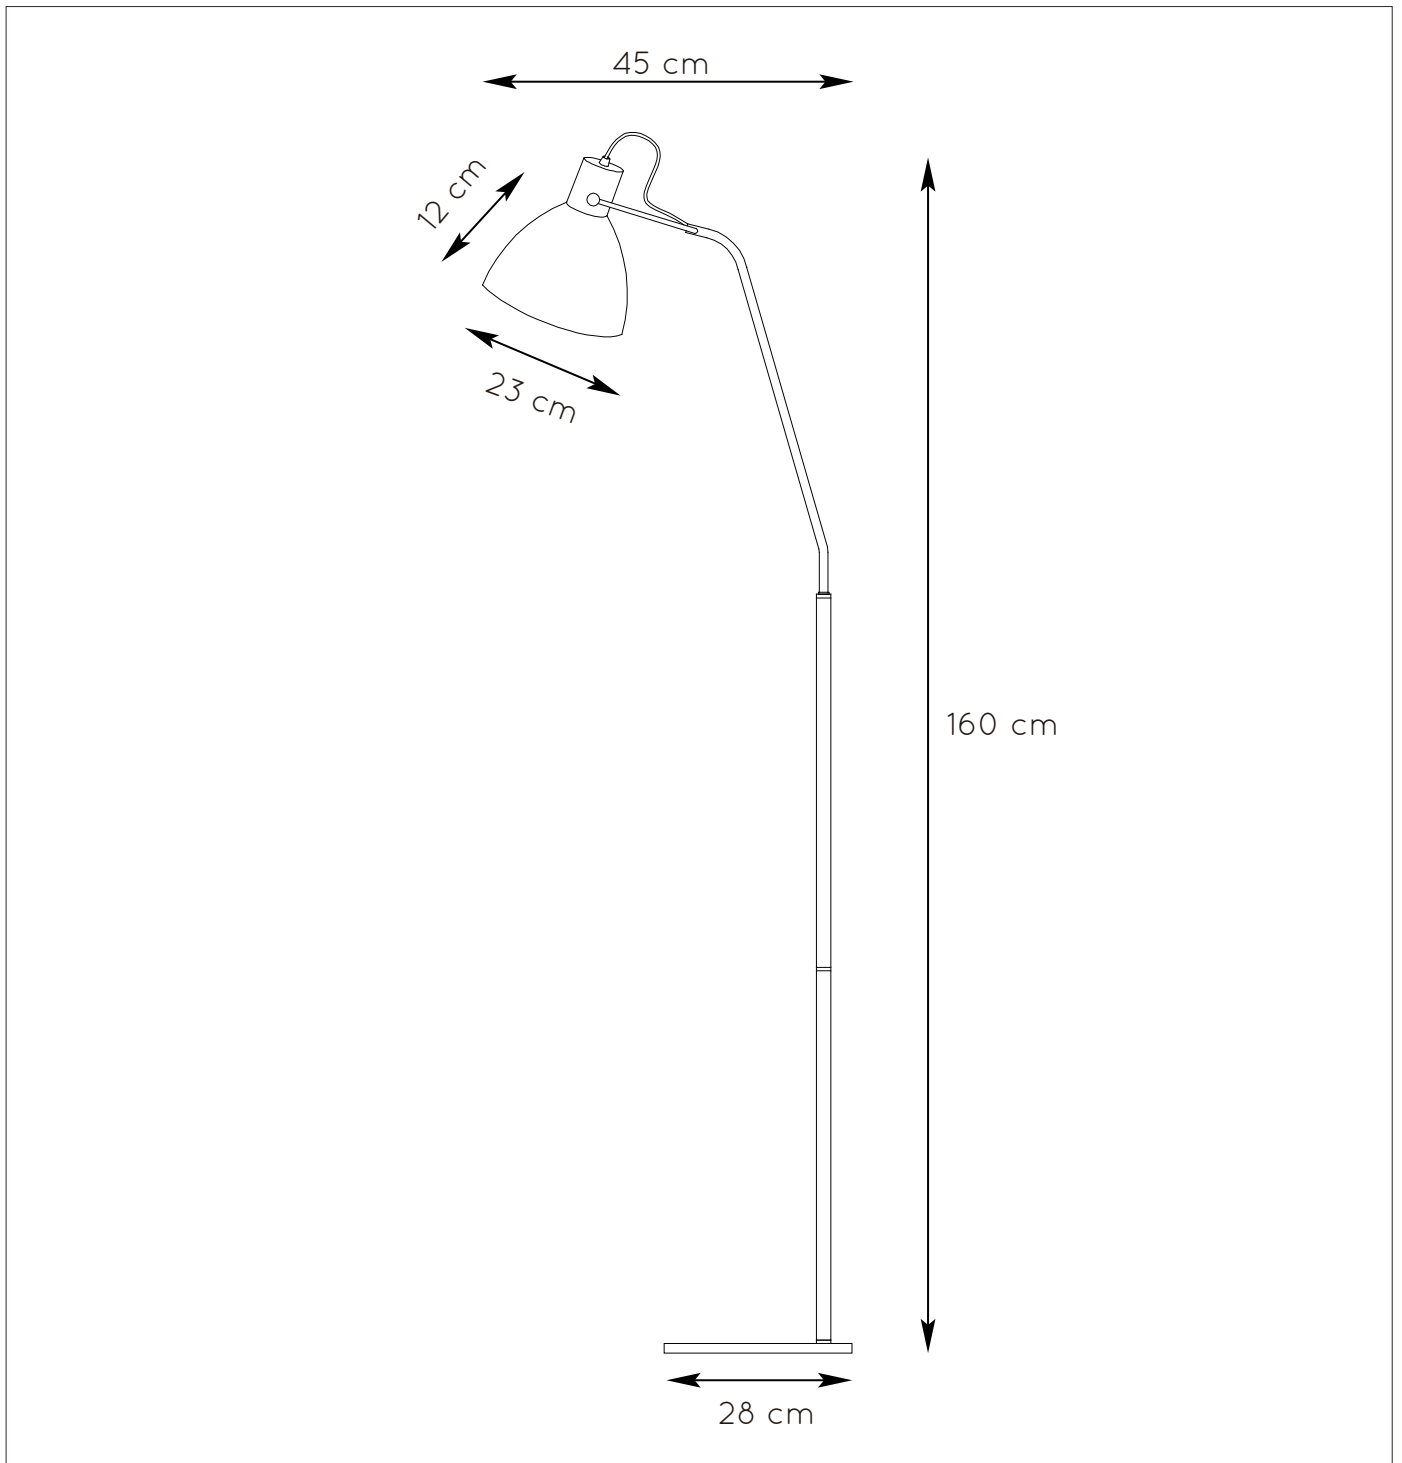

LUCIDE

GENERAL SPECIFICATIONS

**RECOMMENDED LUCIDE
LIGHT SOURCE**

49020/05/67

Light source dimmable : Yes

Light source incl. : No

General

Dimensions LxWxH : 45 cm x 28 cm x 160 cm

Height minimum : 160 cm

Height maximum : 160 cm

Dimensions shade LxWxH : Ø 23 cm x 12 cm

Main material : Metal

Ceiling rose material : -

Color : Black

Style : Modern

Shape: Other

Weight : 3.5kg

Warranty : 2 years

Product specifications

Dimmable : No

Light direction : Downlight

Adjustable in height : Not Adjustable In Height
(Before Installation)

Directional : Not Directional

Cable : Yes, Cable On Product

Power requirements : 220-240V~ 50Hz

Bulb type & maximum wattage : E27- max.60W

For more specifications of this product please visit

www.lucide.com

SHADI

Item number : 03717/01/30

EAN code : 5411212030856

For more specifications, dimensions please visit