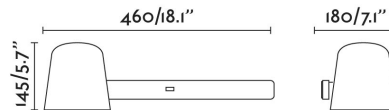

## TILA Black table lamp

Ref. 62361

TILA is a wall lamp designed by Estudi Ribaudí designed for lighting the bedroom or reading spaces. Its structure, made of steel, allows you to leave a book or magazine. The beam of light of this Nordic style black wall lamp is fully adjustable. It can be installed with or without exposed cable.

### Specifications

<b>Bulb:</b>	1XE27 MAX. 15W LED
<b>Bulb included:</b>	No
<b>Transformer:</b>	
<b>Transformer included:</b>	No
<b>Voltage:</b>	100-240V
<b>Operating Frequency:</b>	
<b>IP:</b>	20
<b>Class:</b>	II
<b>Material:</b>	STEEL STRUCTURE AND SHADE
<b>Designer:</b>	ESTUDI RIBAUDI
<b>Recommended bulb:</b>	
<b>Net Weight:</b>	1.25 kg
<b>Volume:</b>	0.03132 m3