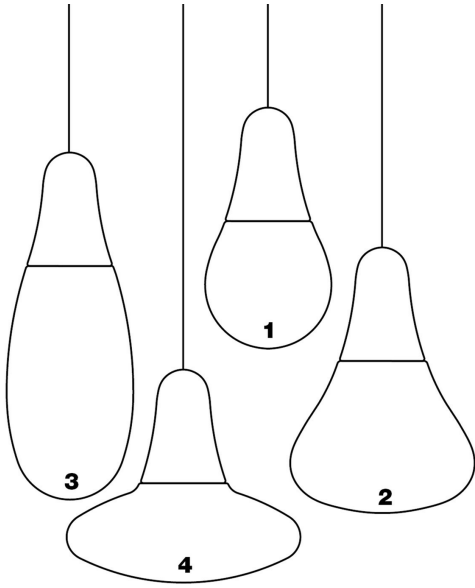

Body Color: other available colors
 Body Materials: polyethylene

Dimensions

Width: -
 Height: -
 Length: -
 Depth: -
 Diameter: -
 Hole Diameter: -
 Hole Depth: -
 Net weight: 1 Kg

Light Source

Watt: 10 - 14W E27
 Lumen: 0 lm
 Light Source: led
 CCT: 3000K
 Energy degree: A+

Watt: 5.3W E27
 Lumen: 0 lm
 Light Source: led
 Energy degree: A+

Device Specifications

Type of emission: -
 Power: -
 Light output: -
 Beam angle: -
 Power cable length: 500 cm
 Steel cable length: -
 Glow Wire Test: -
 Impact Resistance: -
 Driver: -
 Power supply assembly: -
 Power supply: -
 Type of dimming: -
 Voltage: 230V

Accessories

Base with supports -
Ciulifruli

Base with support -
Ciulifruli

Dimensions

Width: -

Height: -

Length: -

Depth: -

Diameter: -

Hole Diameter: -

Hole Depth: -

Net weight: 1 Kg

Ciulifruoli 30857/GI

design atelier(s) alfonso femia, emiliana martinelli, 2015