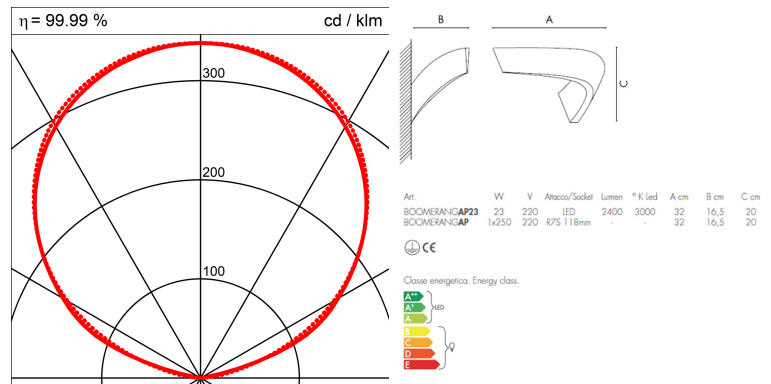

BOOMERANG
BOOMERANG AP23

Luminaires

Hersteller	ICONE
Article number	BOOMERANG AP23
Product name	BOOMERANG
Product group	wall-mounted luminaire
Mounting type	Surface mounted
Mounting place	Wall
Designer	Marco Pagnoncelli
Test mark	CE

Model / Variant / Configuration

Number / Name	BI

Description

white

Luminaires

Absolute Photometry	
System Light flux	2399.76 Lm
Luminaire output	104.30 Lm/W
LiTG class	E03
CIE flux codes	0 0 0 0 100
System power	23.0W
Protection class	Protection class I
Protection degree	IP 20