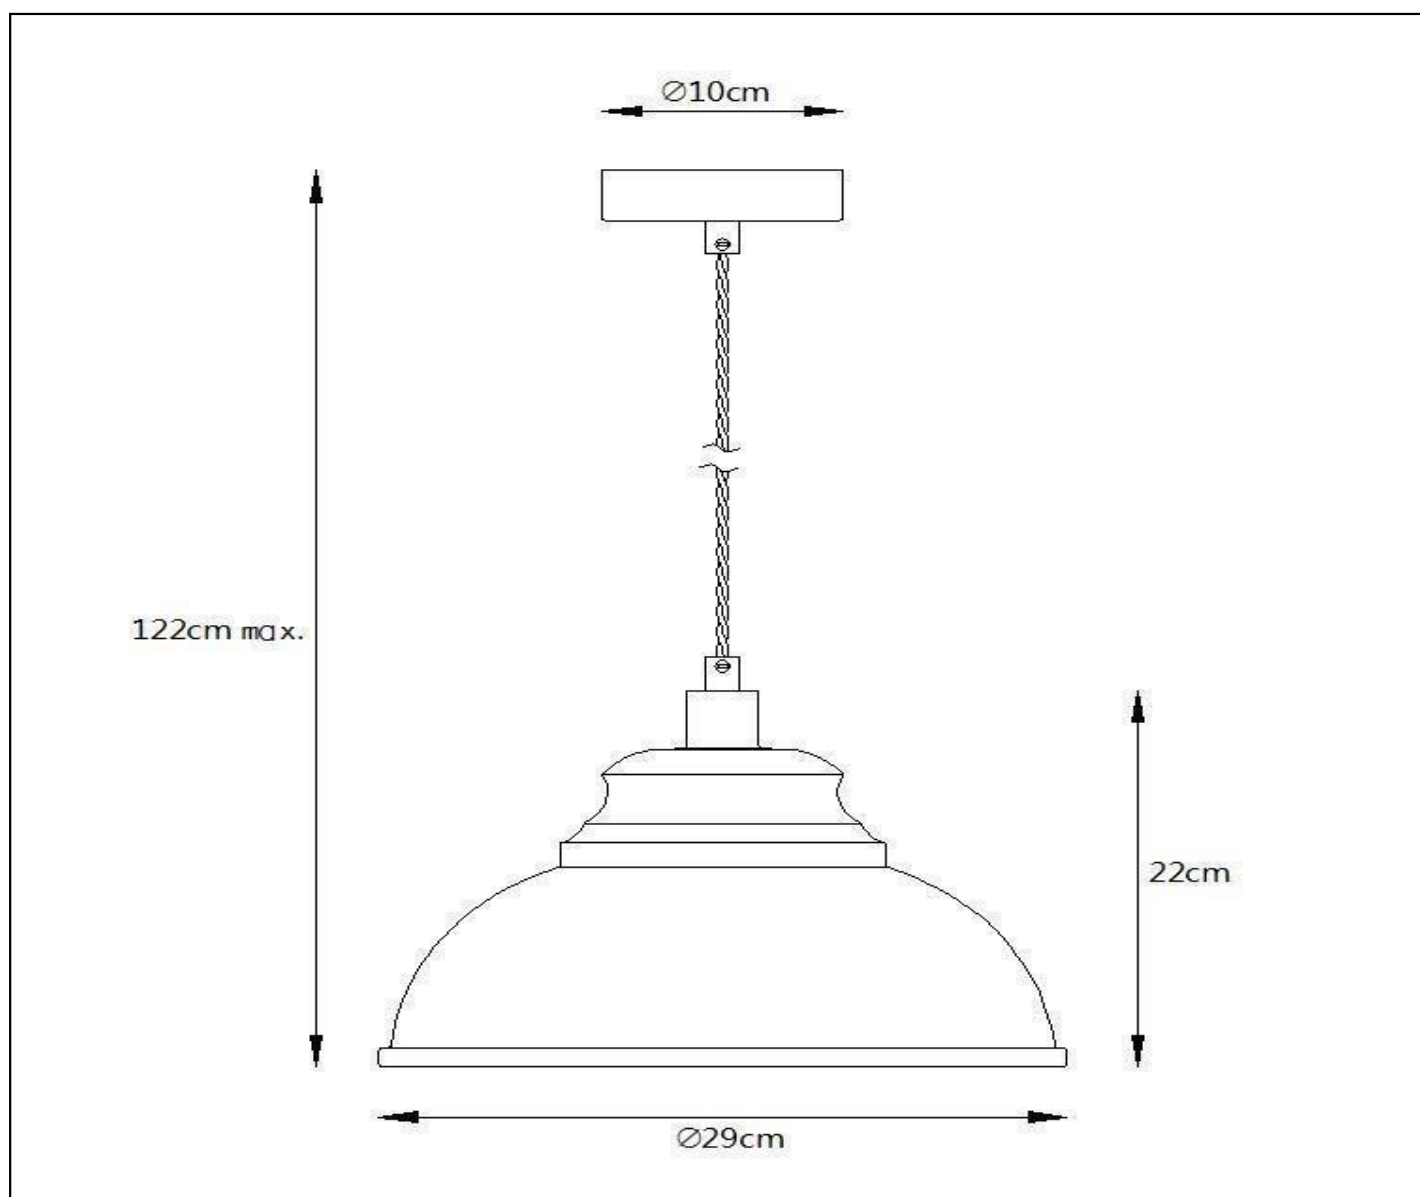

LUCIDE

GENERAL SPECIFICATIONS

RECOMMENDED LUCIDE LIGHT SOURCE

49022/04/60

Light source dimmable : Yes

Light source incl. : No

General

Dimensions LxWxH : 29cm x 29cm x 122cm

Height minimum : 22 cm

Height maximum : 122cm

Dimensions shade LxWxH : 29 cm x29 cm x 22cm

Main material : Metal

Ceiling rose material : Metal

Color :Matt grey, Matt cream,Matt taupe,Matt pastel pink,Matt pastel blue

Style : Modern

Shape : Round

Weight : 0.8 kg

Warranty : 1 year

Product specifications

Dimmable : YES

Light direction : Around (Diffuse)

Adjustable in height : Adjustable In Height (Before Installation)

EAN code : 5411212342225

For more specifications, dimensions please visit

www.lucide.com

LUCIDE

INSTALLATION DRAWING SPECIFICATIONS