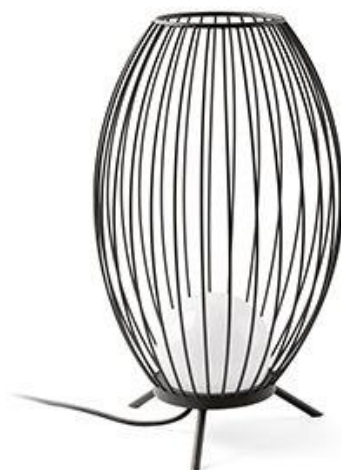

CAGE LED Dark grey portable lamp

Ref. 75608

CAGE is a portable outdoor floor lamp. Thanks to the length of its cable (2 metres), you can put it wherever you want. Manufactured in metal, the light goes through its linear structure and provides decorative as well as functional lighting. This light has IP65 which provides it with high protection against rain and solid bodies.

Specifications

Bulb:	AC LED 12W 2700K 990LM
Bulb included:	Yes
Transformer:	Driver
Transformer included:	Yes
Voltage:	220-240V
Operating Frequency:	
IP:	65
Class:	I
Material:	Metal
Recommended bulb:	
Net Width:	134 mm
Height:	570 mm
Diameter:	134 Ø
Net Weight:	2.67 kg
Volume:	0.08351 m3