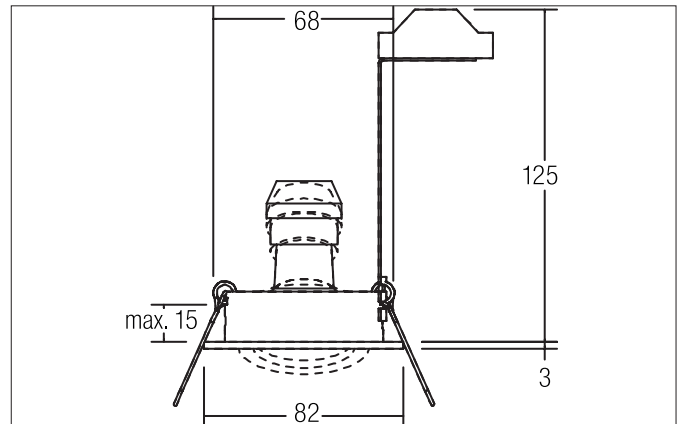

TIRREL-R Recessed spot, GU 10

Article no. 36143080

Light.
For Generations.**Tender**

Recessed spot, GU10, black, Round. In a compact design, for installation in tool-less rapid assembly systems. Including bracket with GU10 socket for standard-compliant strain relief. Lamp holder: GU10, Mounting method: Recessed mounting, Place of installation: Ceiling-mounted, Material: Aluminium, Degree of protection: according to DIN EN 60529 IP20, Protection class: (EN 61140) II, Voltage: 230V AC 50Hz, Power: 50 W, Amount of light sources / fittings: 1 Qty, Adjustability: Pivoted, without control gear, Control: Other.

Product Benefits

- Recessed spot in round design made of solid aluminum.
for LED retrofit lamps with GU10 base.
- Ceiling cutout 68 mm, diameter 82 mm, installation depth 125 mm, IP20.
- Swivel range 25°.
- Large color variation. Without visible snap ring.
- Classic, formally restrained design.
- In the same optics also available as GX5.3 version, as switchable and dimmable set (trailing-edge phase or DALI) and as a loudspeaker.
- In addition, in the same surface structure and in the same color also available in square version.

TIRREL-R Recessed spot, GU 10

Article no. 36143080

Light.
For Generations.

Article data	
Article no.	36143080
GTIN	4251433928058
Series name	TIRREL-R
Short description	Recessed spot, GU10
Material	Aluminium
Colour	Black
Type of surface	Matt
Shape	Round
Outer diameter	82 mm
Built-in diameter	68 mm
Installation depth	125 mm
Hight	3 mm
Weight	0.124 kg

Mounting technology	
Mounting method	Recessed mounting
Place of installation	Ceiling-mounted
Adjustability	Pivoted
Swivel angle	20°
Max. ceiling thickness	15 mm
stamp	UKCA
Further references	No cover with thermal insulation material
Material cover	Without cover
Circlip	Without circlip