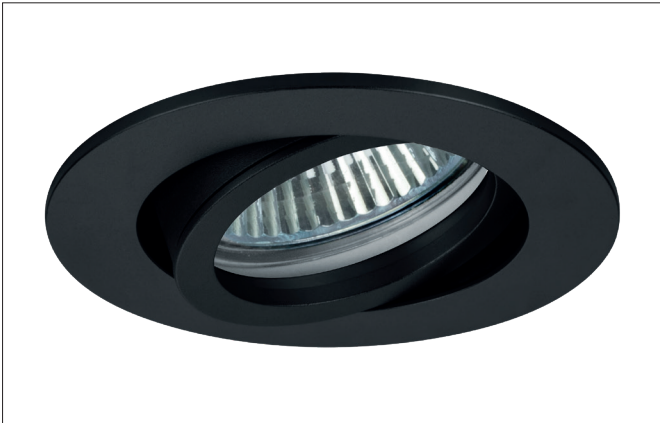

TIRREL-R Recessed spot, GU 10

Article no. 36143080

Light.
For Generations.**Tender**

Recessed spot, GU10, black, Round. In a compact design, for installation in tool-less rapid assembly systems. Including bracket with GU10 socket for standard-compliant strain relief. Lamp holder: GU10, Mounting method: Recessed mounting, Place of installation: Ceiling-mounted, Material: Aluminium, Degree of protection: according to DIN EN 60529 IP20, Protection class: (EN 61140) II, Voltage: 230V AC 50Hz, Power: 50 W, Amount of light sources / fittings: 1 Qty, Adjustability: Pivoted, without control gear, Control: Other.

Product Benefits

- Recessed spot in round design made of solid aluminum.
for LED retrofit lamps with GU10 base.
- Ceiling cutout 68 mm, diameter 82 mm, installation depth 125 mm, IP20.
- Swivel range 25°.
- Large color variation. Without visible snap ring.
- Classic, formally restrained design.
- In the same optics also available as GX5.3 version, as switchable and dimmable set (trailing-edge phase or DALI) and as a loudspeaker.
- In addition, in the same surface structure and in the same color also available in square version.

TIRREL-R Recessed spot, GU 10

Article no. 36143080

Light.
For Generations.

Article data	
Article no.	36143080
GTIN	4251433928058
Series name	TIRREL-R
Short description	Recessed spot, GU10
Material	Aluminium
Colour	Black
Type of surface	Matt
Shape	Round
Outer diameter	82 mm
Built-in diameter	68 mm
Installation depth	125 mm
Hight	3 mm
Weight	0.124 kg