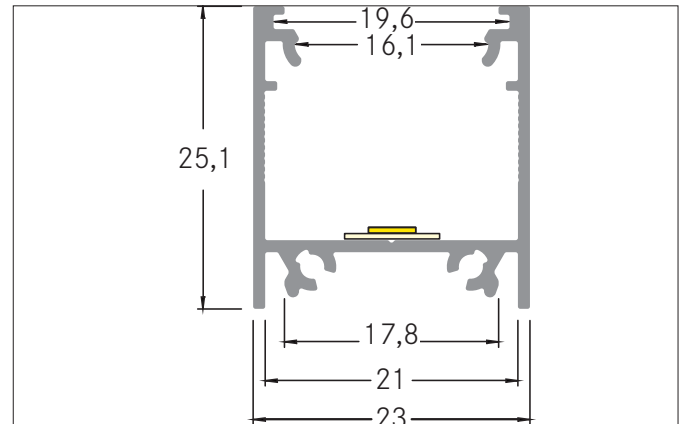

Surface-mounted profile complete set 2000 mm

Article no. 53922080

Light.
For Generations.**Tender**

Surface-mounted profile complete set 2000 mm. for Mounting method: Mounting profile. dimensions profile: length: 2.000 mm x width: 23 mm x height: 25,1 mm .

Product Benefits

- One article number for profile, cover and mounting accessories.
- Fast order processing.
- Uncomplicated product selection.
- Suitable accessories included.

Article data	
Article no.	53922080
GTIN	4251433919346
Short description	Surface-mounted profile complete set 2000 mm
Length	2,000 mm
Width	23 mm
Hight	25.1 mm
Weight	0.725 kg

Surface-mounted profile complete set 2000 mm

Article no. 53922080

Light.
For Generations.

Packing data	
Gross weight	0.786 kg
Length of packaging	2,175 mm
Packaging width	75 mm
Packaging height	75 mm
Note	Please note that the materials aluminium and PMMA or PC can expand differently with changes in temperature! At a temperature change of 10°C, the coefficient of expansion is approx. aluminium is approx. 0.7mm per metre, for plastic approx. 1.5mm per metre. This is not a defect in the product, this is a normal physical process.
Disposal at end of life	This product must not be disposed of with household waste. You are obliged, to dispose of such electrical waste separately. By disposing of electrical waste and other old or defective electronics separately, you support recycling or other forms of re-use. In that way you help to take care and to avoid that harmful substances get into the environment.