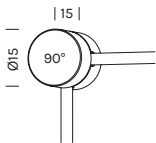

RS04/35/PUSH
RS04/35/1-10
RS04/35/DALI

- BO 
- NO 
- BV 
- OR 
- RR 
- TI 

Passacavi / Cable entry

Articolo Item	Finitura Finish
------------------	--------------------

- BEAM-KIT01** 
- BEAM-KIT02**

BEAM KIT 01

BEAM KIT 02

Il codice prodotto si compone mettendo uno dopo l'altro, da sinistra a destra, i dati nelle colonne gialle, es: 1111M12-AA
 The product code is created by putting in sequence the data under the yellow columns from left to right, e.g:1111M12-AA

Alimentatori 24Vdc in tensione in remoto / Remote constant voltage drivers 24Vdc

Articolo Item	Potenza Power	Dimensioni Dimensions	N° art. alimentabili N° of items powerable
1A0150	30W	160x58x18	1-3
1A0151	50W	160x58x18	1-5
1A0152	75W	160x58x18	1-7
1A0145	100W	190x52x37	1-10
1A0153	150W	240x60x49	1-15

Centraline dimmerabili in remoto / Remote dimmable controllers

Articolo Item	Potenza Power	Dimensioni Dimensions
1A0837	120W MAX	132x22x19
1A0838	240W MAX	156x47x26
1A0172	240W MAX	57x43x19