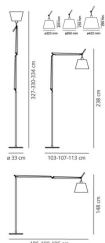

LUMINAIRE

- Watt: **31W**
- Voltage: **48V**
- Delivered lumens output: **1894lm**
- CCT: **3000K**
- Efficiency: **65%**
- Efficacy: **61.1lm/W**
- CRI: **92**
- Dimmer Typology: **Microswitch Dimmer**

Notes

Diffuser available in three sizes. Complete lamp consists of body lamp + accessories

DESCRIPTION

The code is referred to the body lamp only

PRODUCT CODE: 0761030A

FEATURES

- Article Code: **0761030A**
- Colour: **Black**
- Installation: **Floor**
- Material: **Silk satin fabric or parchment paper, aluminium, steel**
- Series: **Design Collection**
- design by: **Michele De Lucchi, Giancarlo Fassina**

DIMENSIONS

- Length: **cm 107**
- Height: **cm 148**
- Diameter: **cm 36**
- Base Diameter: **cm 33**
- Max Extension Height: **cm 330**
- Max Extension Length: **cm 190**
- Impact Resistance: **N/D**
- Glow Wire Test: **650°C**

SOURCES INCLUDED

- Category: **Led**
- Number: **1**
- Watt: **31W**
- Color temperature (K): **3000K**
- CRI: **90**