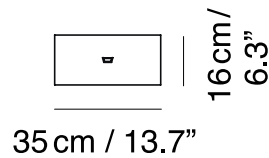

Medidas / Measures
Measurements / Mittengun