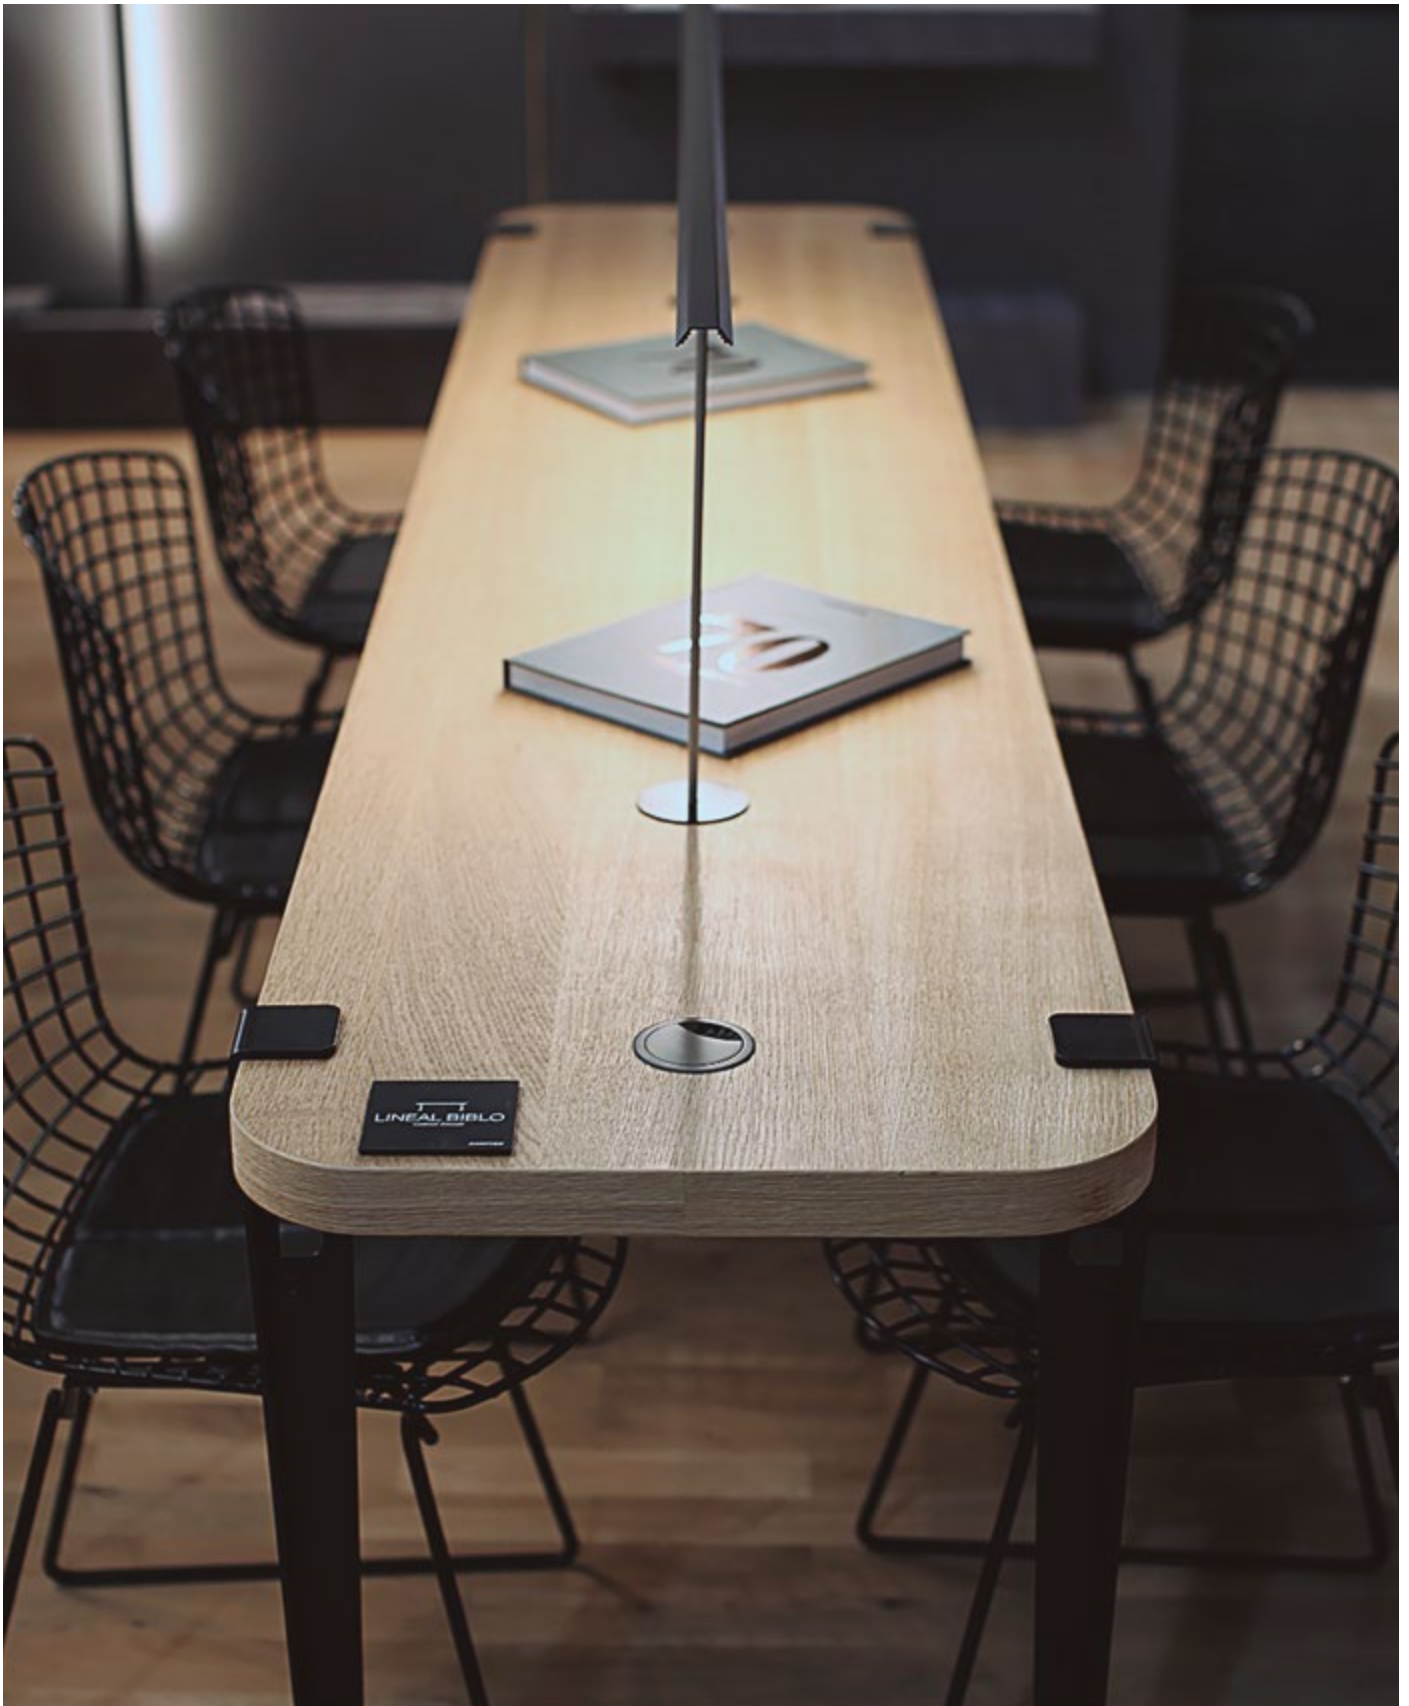

LINEAL_BIBLIO

CARPYEN
BARCELONA SINCE 1948

Carpyellum70 S.L.
C/ Pere IV 78-84 E-08005 Barcelona
T +34 93 320 99 90

Spain: comercial@carpyen.com
Export: export@carpyen.com
Special project: antony@carpyen.com