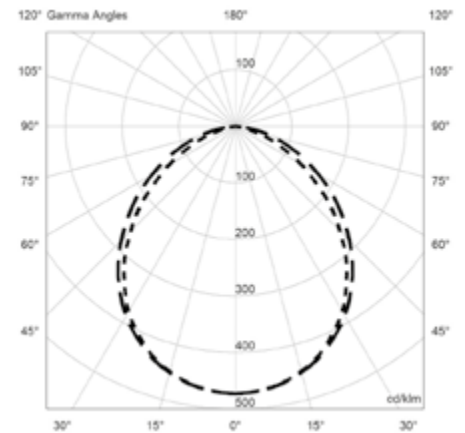

LINEAL

Materiales / Materials
Matériaux / Matters

Aluminio / Aluminum
Aluminium / Aluminium

Acabados / Finishes
Finitions / Ausführung

Blanco
White
Blanc
Weiss

Níquel mate
Matt nickel
Nickel mat
Nickel matt

Negro
Black
Noir
Schwarz

LED

20 W 2400 Lumen 2700 K
CRI 80

Equipado con interruptor
Equipped with switch
Equipé d'un interrupteur
Mit Schalter

Medidas / Measures
Measurements / Mittengun