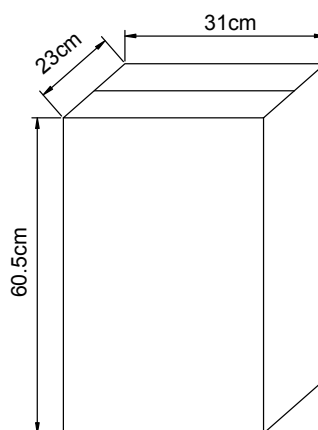

IT'S ABOUT RoMi[®]

CITY LIGHTS
↳ technical drawing & packing details

LISBON/FLOOR LAMP(LISBON/F)

PACKING DETAILS

SIZE: Max.Height 151CM

E14, MAX 5W LED

BOX Sizes: 31*23*60.5CM
Total CBM: 0.043
G.W: 3.77 KGS
N.W: 2.86KGS
NUMBER OF BOXES:1PCS