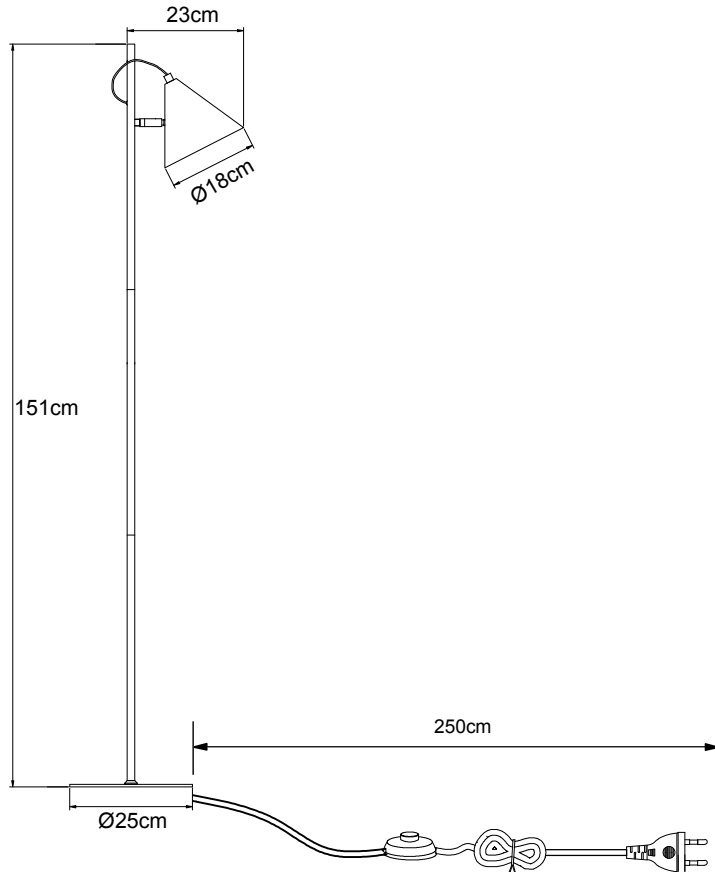

IT'S ABOUT RoMi[®]

CITY LIGHTS
↳ technical drawing & packing details

LISBON/FLOOR LAMP(LISBON/F)

PACKING DETAILS

SIZE: Max.Height 151CM

E14, MAX 5W LED

BOX Sizes: 31*23*60.5CM
Total CBM: 0.043
G.W: 3.77 KGS
N.W: 2.86KGS
NUMBER OF BOXES:1PCS