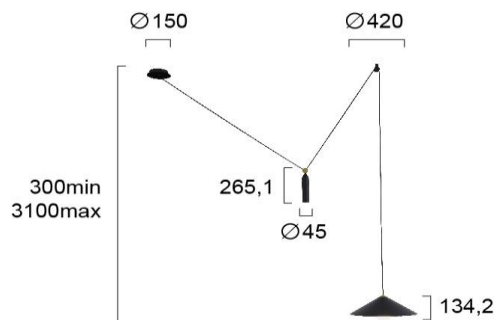

Product Datasheet

Code	4258500
Description	Pendant Light Alto
Family	ALTO
Type	PENDANT
Type of Lamp	E27
Watt	1 x Max 60W
Volt	220-240 VAC
Hertz	50-60 Hz
Class	Class II
IP	IP20
Environment	Indoor
Color	BLACK
Material	ELECTROSTATIC PAINTED STEEL
Length	D:420
Height	H:310min-3100max
Width	