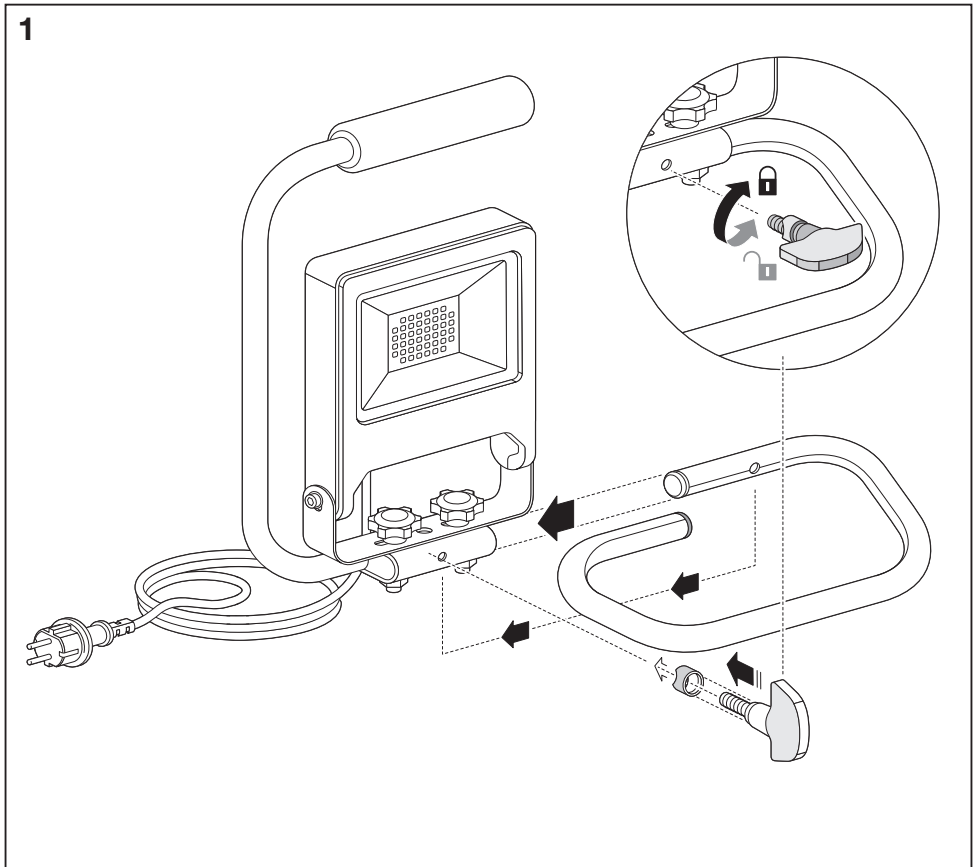

L	W	H	
LED WORKLIGHT 20W	166	180	280	960g
LED WORKLIGHT 30W	220	210	325	1290g
LED WORKLIGHT 50W	267	272	395	1930g