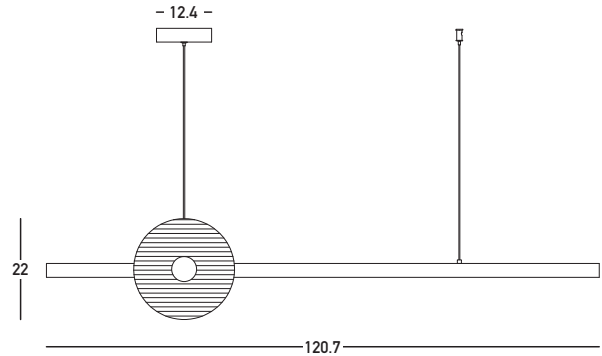

## Physical Specifications

Luminaire Type	Indoor Pendant Lights
Color	Gold-Clear Glass
Material	Metal - Glass - Aluminium
IP	20
Warranty	3 Years

## Dimensions Reference

Overall Dimensions	L: 120.7cm W: 5cm H: 22cm
Base	Ø: 12.4cm H: 3cm
Profile	W: 3cm H: 2cm
Cable & Wires	200cm Cable Adjustable
Cutting Hole	None
Depth Required	None

## Illumination Data

Color Temperature	3000K
Cri	80
Lumen Output	1390Lm
Beam Angle	360° in a sphere
UGR	N/A
Energy Efficiency Class	D
Indicative Lifetime	L70B50 30000h
Mc Adam	SDCM<1.6

## Packing Info

Package Size	L: 126.5cm W: 29cm H: 12cm
Gross Weight	2.7kg