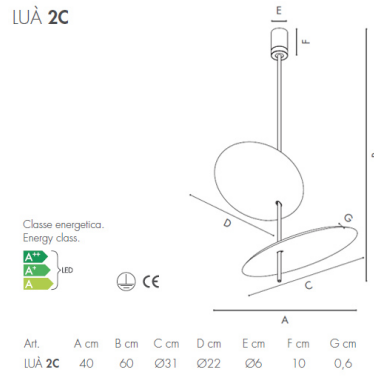

LUÀ
LUÀ 2C-BI

Luminaires

Hersteller	ICONE
Article number	LUÀ 2C-BI
Product name	LUÀ
Product group	ceiling mounted luminaire
Mounting type	Surface mounted
Mounting place	Ceiling
Designer	Marco Pagnoncelli
Test mark	CE

Model / Variant / Configuration

Number / Name	---
---------------	-----

Description

Product without accessories

Luminaires

Protection class	Protection class I
Protection degree	IP 20

Dimensions

Diameter/Height	400mm/600mm
-----------------	-------------