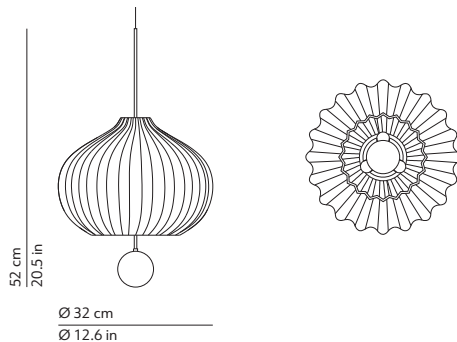

LILLI

CRISTINA CELESTINO / 2019

EN: Suspension lamp. Opal diffuser made of two layers of mouth blown glass. Satin brass structure.

IT: Lampada a sospensione. Diffusore in vetro opale incamiciato e soffiato. Struttura in ottone satinato.

This lamp must be disposed in conformity with the EU directive 2002/96/EC
Apparecchio di illuminazione da smaltire secondo la direttiva EU 2002/96/EC

CODES AND DIMENSIONS / CODICI E DIMENSIONI

K355365O

PACKAGING / IMBALLO

Diffuser
Volume: 0.049 m³ / 1.719 ft³
Gross weight: 4.00 kg / 8.80 lbs

Structure
Volume: 0.006 m³ / 0.212 ft³
Gross weight: 1.58 kg / 3.48 lbs

MATERIALS AND FINISHINGS / MATERIALI E FINITURE

DIFFUSER / DIFFUSORE

Bulbs / Lampadine
3 x 42W - E14 (E12 US)

Energy efficiency class from A++ to E

Dimmable / Dimmerabile
Yes

Suspension lamp
Lampada a sospensione

Canopy - diam. 4.9in h. 1.2in - white
fixed to the ceiling with not provided screws (2-4)
Rosone - diam. 12.5cm h. 3cm - bianco
fissato a soffitto con tasselli (2-4) non forniti