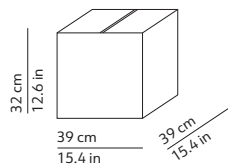

Diffuser
Volume: 0.049 m³ / 1.719 ft³
Gross weight: 4.00 kg / 8.80 lbs

Structure
Volume: 0.006 m³ / 0.212 ft³
Gross weight: 1.58 kg / 3.48 lbs

MATERIALS AND FINISHINGS / MATERIALI E FINITURE

DIFFUSER / DIFFUSORE