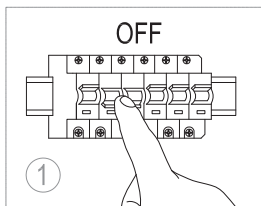

miloox®

Model: 1744.317. BLUSKY
1744.317. SAND
1744.317. LIGHTGREEN

wire connection

Imported from Miloox
a brand of Sforzin Illuminazione
Viale dell'industria,21
20037 Paderno Dugnano-Milano-Italy
Made in China
Design Arch. Davide Negri

A	TYPE: G9 LED
	1 x MAX 10W
B	LED
	220~240V 50/60HZ
	A max : $\varnothing$ 20 mm B max : 80 mm
www.miloox.com