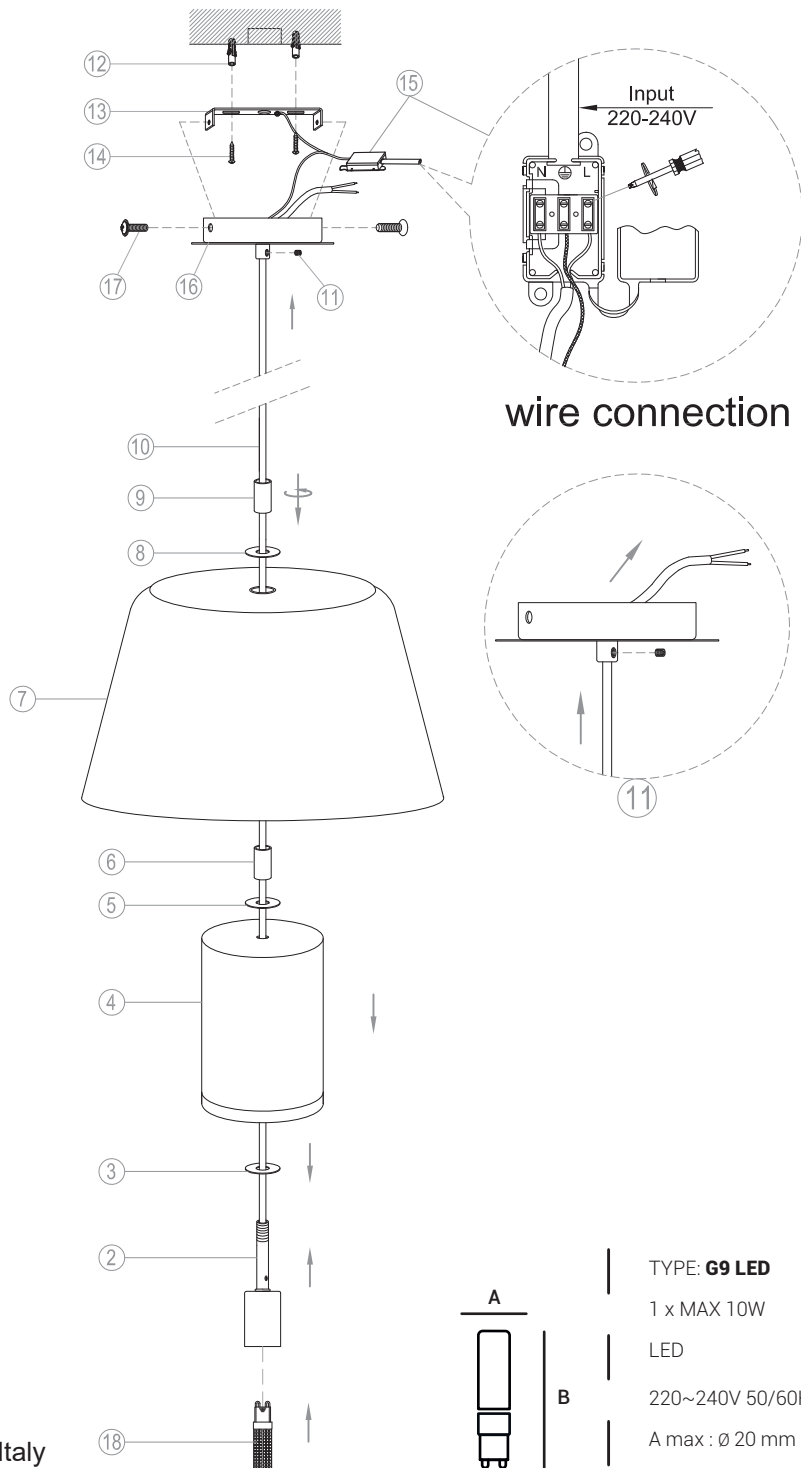

# miloox<sup>®</sup>

Model: 1744.317. BLUSKY  
 1744.317. SAND  
 1744.317. LIGHTGREEN

wire connection

Imported from Miloox  
 a brand of Sforzin Illuminazione  
 Viale dell'industria,21  
 20037 Paderno Dugnano-Milano-Italy  
 Made in China  
 Design Arch. Davide Negri

A	TYPE: <b>G9 LED</b>
	1 x MAX 10W
B	LED
	220~240V 50/60HZ
	A max : $\varnothing$ 20 mm B max : 80 mm
www.miloox.com	