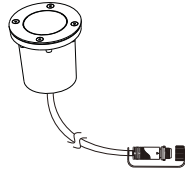

Paulmann

Safety Instructions

1, 2, 3, 4, 5, 6, 7, 9, 10, 12, 14, 15, 16, 17, 18, 19, 20, 21, 22, 23, 24, 25, 26, 33, 34

Info

www.paulmann.com

Paulmann Licht GmbH
Quezinger Feld 2
31832 Springe
Germany

www.paulmann.com

Art.-Nr.: 942.74
942.75

942.74

942.75

(+MA326) PSU 08/19

1x

3x

1x

1x

Incl.

A

B

C

D

E

F

G