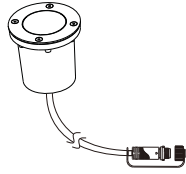

Paulmann

Safety Instructions

1, 2, 3, 4, 5, 6, 7, 9, 10, 12, 14, 15, 16, 17, 18, 19, 20, 21, 22, 23, 24, 25, 26, 33, 34

Info

www.paulmann.com

Paulmann Licht GmbH
Quezinger Feld 2
31832 Springe
Germany

www.paulmann.com

Art.-Nr.: 942.74
942.75

942.74

942.75

(+MA326) PSU 08/19

1x

3x

1x

1x

Incl.

A

B

C

D

E

F

G