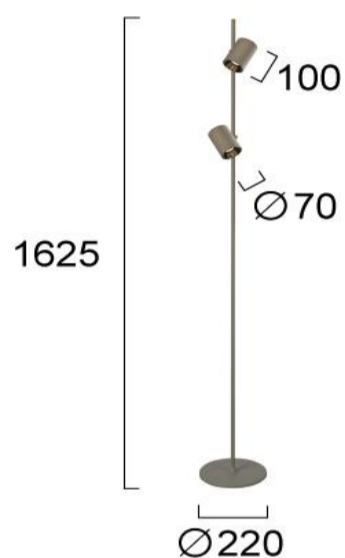

Product Datasheet

Code	4335500
Description	Floor Light Olive Green Melina
Family	MELINA
Type	FLOOR
Type of Lamp	LED module
Watt	13W
Volt	220-240V AC
Hertz	50-60 Hz
Class	Class II
IP	IP20
Environment	Indoor
Color	OLIVE GREEN
Material	ELECTROSTATIC PAINTED STEEL/ALUMINIUM
Length	D:220
Height	H:1625
Width	
Kelvin	3000K
Lumen	1132 Lm
Beam Angle	CRI 82
Dimmable	Dimmable