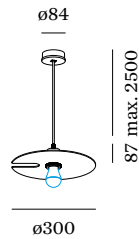

WEVER & DUCRÉ
LIGHTING

MIRRO SUSPENDED 1.0

6341E8GB0

Project

Type

Notes

Quantity

Date

GENERAL

Ceiling

Suspended

Jet Black + Light Gold

IP20

Interior

LED

E27

Socket E27

max. 15 W

PHYSICAL

Diameter 300 mm

Height 87 mm

0.7 kg

incl. 2.5 m suspension

ELECTRICAL

220 - 240 V

PC1