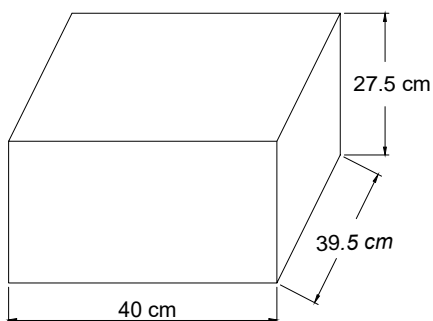

## SAPPORO WALL / CEILING LAMP (SAPPORO/34/W)

SIZE: 340mm L X 185mm E X 340mm H  
E27, Max. 25W or 4W LED

2.5M light grey and white mixed fabric cable

### PACKING DETAILS

Box sizes: 40x39.5x27.5 cm  
Total cbm: 0.043  
G.W.: 3.09 KGS  
N.W.: 1.82 KGS  
Number of boxes: 1PC