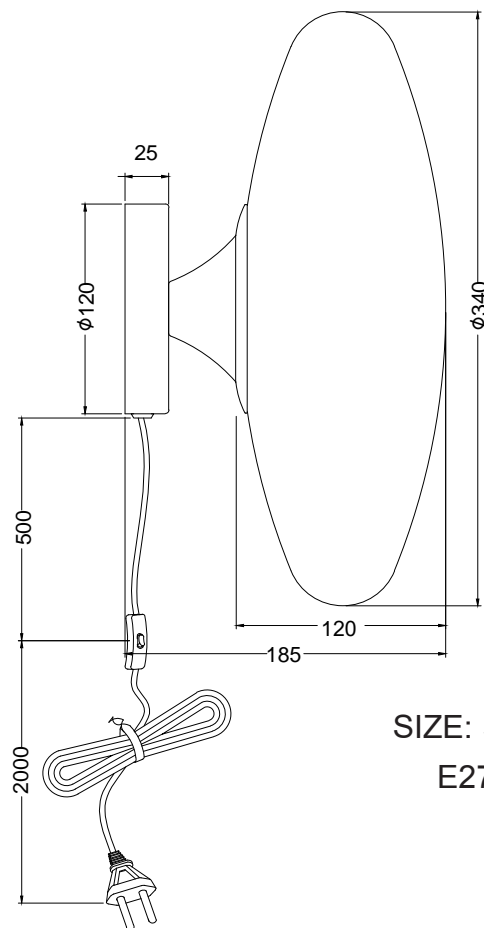

## SAPPORO WALL / CEILING LAMP (SAPPORO/34/W)

SIZE: 340mm L X 185mm E X 340mm H  
E27, Max. 25W or 4W LED

2.5M light grey and white mixed fabric cable

### PACKING DETAILS

Box sizes: 40x39.5x27.5 cm  
Total cbm: 0.043  
G.W.: 3.09 KGS  
N.W.: 1.82 KGS  
Number of boxes: 1PC