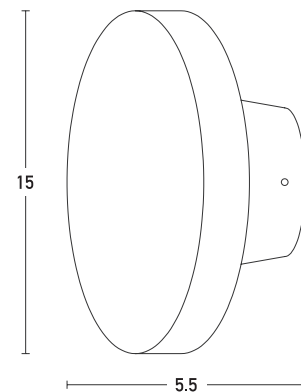

## Product Data Sheet

Date: 06/07/2021  
[www.zambelislights.gr](http://www.zambelislights.gr)

Code E237

Color: Graphite

## Outdoor Lighting

Power	12W
Voltage	220-240V
Operating Frequency	50/60Hz
Color Temperature	3000K
Lumen	960Lm
Cri	80
IP	54
Dimensions	Ø: 15cm L: 5.5cm
Material	Aluminium - PC Diffusser

## Description

Outdoor Wall Led Light by Aluminium and PC Diffusser in Graphite color.

5213010011934