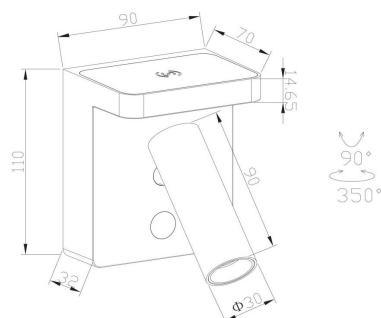

**WARNING:**  
The light and Driver cannot install on the combustible surface, and the place where has explosive gas, liquid dust.

Model: C179WL-L7W2.7K-DE  
Collection: Wall  
Series: Aron  
Wall Lamps