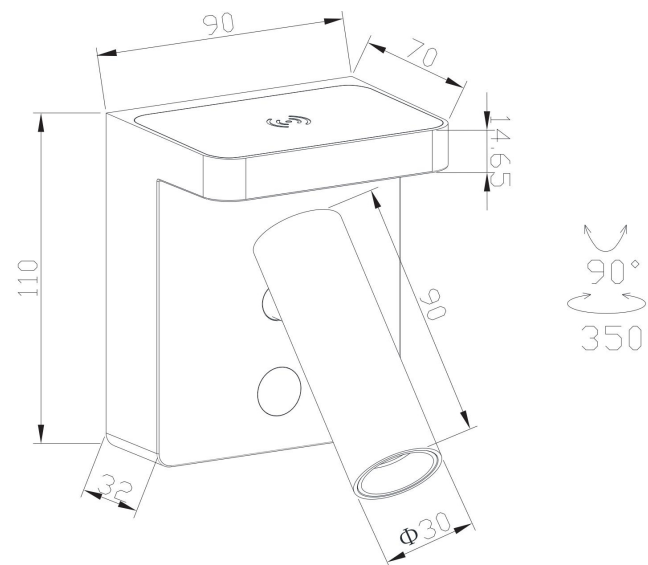

**WARNING:**  
The light and Driver cannot install on the combustible surface, and the place where has explosive gas, liquid dust.

Model: C179WL-L7W2.7K-DE  
Collection: Wall  
Series: Aron  
Wall Lamps