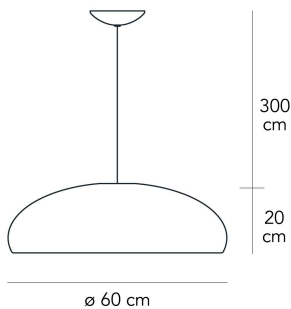

Suspension lamp with direct and dimmable light. Top diffuser made of painted metal. Bottom diffuser made of opaline polycarbonate. Transparent power cable. Chromed polycarbonate ceiling rose. Bulb not included.