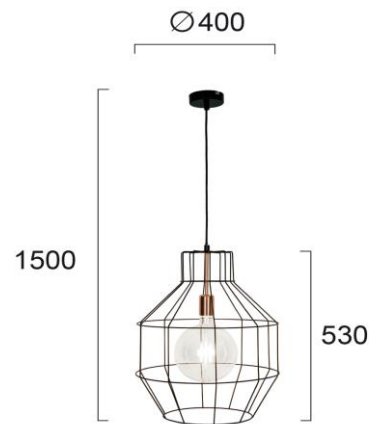

Product Datasheet

Code	4227500
Description	Pendant Lamp Nexus
Family	NEXUS
Type	PENDANT
Type of Lamp	E27
Watt	MAX 70W
Volt	220-240V
Hertz	50-60 Hz
Class	I
IP	IP20
Environment	INDOOR
Color	BLACK / COPPER
Material	ELECTROSTATIC PAINTED STEEL
Length	D:400
Height	H:1500
Width	