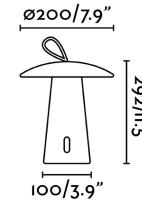

TASK LED White portable lamp

Ref. 70914

TASK is an outdoor portable light with LED technology. It has a fun design that is reminiscent of a mushroom and has a leather handle to facilitate its transport. The light, which is projected indirectly, is warm and can be regulated in three intensities. As it is portable, it is recharged with a mini USB cable (included) and its autonomy depends on consumption: -100% intensity 6 hours of autonomy. -40% intensity 15 hours autonomy. -10% intensity 80 hours autonomy. Complete charging time is 4-5 hours and in order to put it outside, it is important to cover the USB closure with the protector.

Specifications

Bulb:	SMD 3000K 263Lm CRI>80
Bulb included:	Yes
Transformer:	Driver
Transformer included:	Yes
Voltage:	
Operating Frequency:	
IP:	54
Class:	I
Material:	Aluminium and PC diffuser
Recommended bulb:	
Height:	292 mm
Diameter:	197 Ø
Net Weight:	1.30 kg
Volume:	0.01882 m3