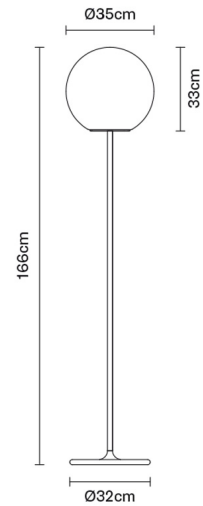

LUMI

F07C0901

Alberto Saggia & Valerio Sommella / D&G Studio

Description

Floor lamp with diffuser in satin-finish white blown glass. Supporting structure made of metal or polyester reinforced with glass fibre, painted white.

Bulb

Weight Lamp

Net: 7.8 kg

Packaging

Gross weight: 10.92 kg
Volume: 0.244 m³
Number of boxes: 3

Specs

IP40

Dimensions