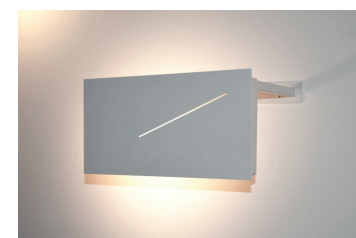

Scheda Tecnica

160

205

230

DES•AGN 160-205-230 p/pl

DES•AGN 160 - 205 - 230 p/pl

Wall/ceiling lamp
in steel

160 p/pl cm 16X16 - Spread 12
250 p/pl cm 20,5X14 - Spread 12
230 p/pl cm 23X11,5 - Spread 12

1 led COB
10W - max 250mA
1100 Lm emitted
3000°K - CRI>85
Power supply included

2700°K on request

Finishings can be
combined at will

- B  total white
- N  matt black
- TA  silver leaf
- TO  gold leaf
- TR  copper leaf
- TB  bronze leaf