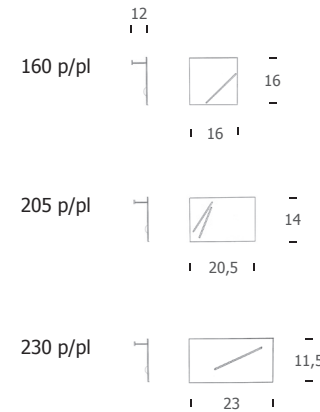

Scheda Tecnica

160

205

230

DES•AGN 160-205-230 p/pl

DES•AGN 160 - 205 - 230 p/pl

Wall/ceiling lamp
in steel

160 p/pl cm 16X16 - Spread 12
250 p/pl cm 20,5X14 - Spread 12
230 p/pl cm 23X11,5 - Spread 12

1 led COB
10W - max 250mA
1100 Lm emitted
3000°K - CRI>85
Power supply included

2700°K on request

Finishings can be
combined at will

- B  total white
- N  matt black
- TA  silver leaf
- TO  gold leaf
- TR  copper leaf
- TB  bronze leaf