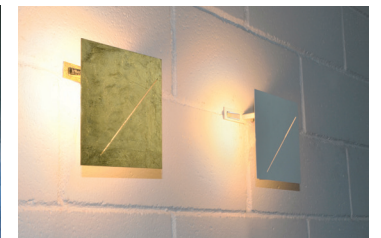

Scheda Tecnica

160

205

230

DES•AGN 160-205-230 p/pl

DES•AGN 160 - 205 - 230 p/pl

Wall/ceiling lamp
in steel

160 p/pl cm 16X16 - Spread 12
250 p/pl cm 20,5X14 - Spread 12
230 p/pl cm 23X11,5 - Spread 12

1 led COB
10W - max 250mA
1100 Lm emitted
3000°K - CRI>85
Power supply included

2700°K on request

Finishings can be
combined at will

- B  total white
- N  matt black
- TA  silver leaf
- TO  gold leaf
- TR  copper leaf
- TB  bronze leaf