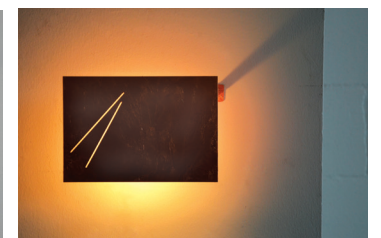

Scheda Tecnica

160

205

230

DES•AGN 160-205-230 p/pl

DES•AGN 160 - 205 - 230 p/pl

Wall/ceiling lamp
in steel

160 p/pl cm 16X16 - Spread 12
250 p/pl cm 20,5X14 - Spread 12
230 p/pl cm 23X11,5 - Spread 12

1 led COB
10W - max 250mA
1100 Lm emitted
3000°K - CRI>85
Power supply included

2700°K on request

Finishings can be
combined at will

- B  total white
- N  matt black
- TA  silver leaf
- TO  gold leaf
- TR  copper leaf
- TB  bronze leaf