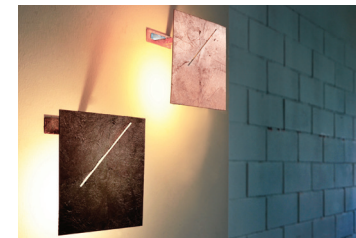

Scheda Tecnica

160

205

230

DES•AGN 160-205-230 p/pl

DES•AGN 160 - 205 - 230 p/pl

Wall/ceiling lamp
in steel

160 p/pl cm 16X16 - Spread 12
250 p/pl cm 20,5X14 - Spread 12
230 p/pl cm 23X11,5 - Spread 12

1 led COB
10W - max 250mA
1100 Lm emitted
3000°K - CRI>85
Power supply included

2700°K on request

Finishings can be
combined at will

- B  total white
- N  matt black
- TA  silver leaf
- TO  gold leaf
- TR  copper leaf
- TB  bronze leaf