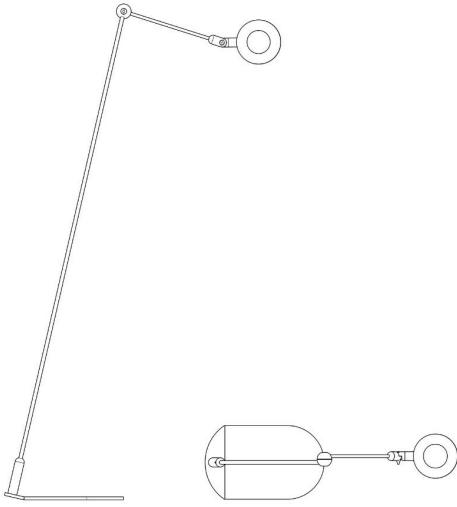

2303/NE l'amica

design emiliana martinelli, 2012

A floor version of the l'Amica table lamp, with swivel arm and reflector to light your relaxation corner. Aluminum structure painted in the new glossy black color, with details in Living Coral. LED light source, driver on the plug.

Market: This item is available in the following countries:
EUROPE

Dimensions

Width:	-	Hole Diameter:	-
Height:	125 cm	Hole Depth:	-
Length:	-	Net weight:	4,5 Kg
Depth:	-		
Diameter:	-		

Light Source

Watt:	9W
Lumen:	900 lm
Light Source:	led
CRI:	>90
duration:	50000
CCT:	2700K
Energy degree:	A++

Device Specifications

Type of emission:	direct	Power cable length:	150 cm	Driver:	included
Power:	-	Steel cable length:	-	Power supply assembly:	external
Light output:	-	Glow Wire Test:	-	Power supply:	electronic driver dimmable on the plug
Beam angle:	-	Impact Resistance:	-	Type of dimming:	-
				Voltage:	230V

Dimensions

Width: -
Height: 125 cm
Length: -
Depth: -
Diameter: -

Hole Diameter: -
Hole Depth: -
Net weight: 4,5 Kg

l'amica 2303/NE
design emiliana martinelli, 2012