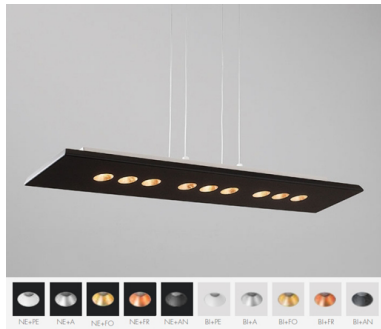

## Luminaires

Hersteller	ICONE
Article number	CONFORT 9SR
Product name	CONFORT
Product group	pendant luminaire
Mounting type	Pendant
Mounting place	Ceiling
Designer	Marco Pagnoncelli
Test mark	CE

## Description

black + gold leaf

## Description

Aluminium suspension lamp available in different sizes and wattages.

Direct or direct/indirect light emission with LED 220V, no power supply needed.

Color finishing: white or black with reflectors aluminium (A), pearl white (PE), anthracite (AN), gold leaf (FO), copper leaf (FR).