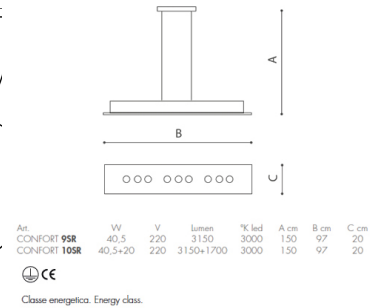

CONFORT
CONFORT 9SR

Luminaires

Hersteller	ICONE
Article number	CONFORT 9SR
Product name	CONFORT
Product group	pendant luminaire
Mounting type	Pendant
Mounting place	Ceiling
Designer	Marco Pagnoncelli
Test mark	CE

Model / Variant / Configuration

Number / Name	NE-FO

Description

black + gold leaf

Luminaires

Absolute Photometry	
System Light flux	3149.69 Lm
Luminaire output	77.80 Lm/W
LiTG class	A40
CIE flux codes	47 79 97 100 100
System power	40.5W
Protection class	Protection class I
Protection degree	IP 20