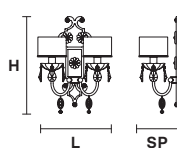

ROSEMERY A2

Applique

TECHNICAL INFORMATION

L 32 cm / 12.60"
SP 17 cm / 6.69"
H 43 cm / 16.93"

2×E12×40 W max
(not included)

SHADE

SAT/12/ECRU
SAT/12/WH