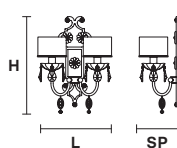

ROSEMERY A2

Applique

TECHNICAL INFORMATION

L 32 cm / 12.60"
SP 17 cm / 6.69"
H 43 cm / 16.93"

2×E14×40 W max

USA 2×E12×40 W max
(not included)

SHADE

SAT/12/ECRU
SAT/12/WH