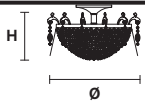

ROSEMERY PL6

Ceiling

TECHNICAL INFORMATION

Ø 54 cm / 21.26"

H 34 cm / 13.39"

6×E14×40 W max

USA 6×E12×40 W max
(not included)