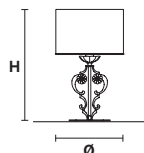

## TECHNICAL INFORMATION

Ø 54 cm / 21.26"

H 34 cm / 13.39"

6×E12×40 W max  
(not included)

**ROSEMERY A1-2**

**Applique**

TECHNICAL INFORMATION

**L** 30 cm / 11.81"  
**SP** 15 cm / 5.91"  
**H** 16 cm / 6.30"

1×E26×60 W max  
 (not included)

**ROSEMERY A2**

**Applique**

TECHNICAL INFORMATION

**L** 32 cm / 12.60"  
**SP** 17 cm / 6.69"  
**H** 43 cm / 16.93"

2×E12×40 W max  
 (not included)

SHADE

SAT/12/ECRU  
 SAT/12/WH

**ROSEMERY TL1G**

**Table lamp**

TECHNICAL INFORMATION

**Ø** 33 cm / 12.99"  
**H** 54 cm / 21.26"

1×E26×40 W max  
 (not included)

SHADE

SAT/33/ECRU  
 SAT/33/WH

**ROSEMERY TL1P**