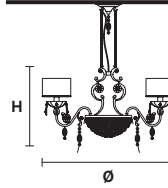

ROSEMERY 6

Chandelier

TECHNICAL INFORMATION

Ø 80 cm / 31.50"
H 50 cm / 19.69"

SHADE

SAT/17/ECRU
SAT/17/WH

⦿ 8×E14×40 W max
USA 8×E12×40 W max
(not included)