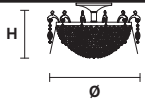

ROSEMERY PL6

Ceiling

CE

TECHNICAL INFORMATION

Ø 54 cm / 21.26"

H 34 cm / 13.39"

6×E12×40 W max
(not included)