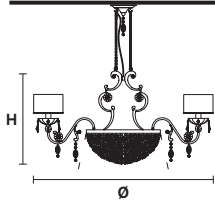

### Standard chain/cable for all chandeliers/suspensions

H 50 cm / 19.68"  
For Rosemary 12, Rosemary 6,  
Rosemary 4, Rosemary 2

H 120 cm / 47.24"  
For only Rosemary 1

## TECHNICAL INFORMATION

Ø 105 cm / 41.34"  
H 55 cm / 21.65"