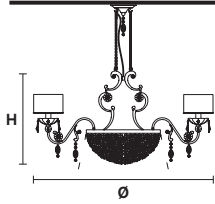

### Standard chain/cable for all chandeliers/suspensions

H 50 cm / 19.68"  
For Rosemary 12, Rosemary 6,  
Rosemary 4, Rosemary 2

H 120 cm / 47.24"  
For only Rosemary 1

**ROSEMERY 12**

**Chandelier**

TECHNICAL INFORMATION		SHADE
Ø	105 cm / 41.34"	SAT/17/ECRU
H	55 cm / 21.65"	SAT/17/WH
16×E12×40 W max (not included)		

**ROSEMERY 6**

**Chandelier**

TECHNICAL INFORMATION		SHADE
Ø	80 cm / 31.50"	SAT/17/ECRU
H	50 cm / 19.69"	SAT/17/WH
8×E12×40 W max (not included)		

**ROSEMERY 4**

**Suspension**

TECHNICAL INFORMATION	
Ø	45 cm / 17.72"
H	22 cm / 8.66"
4×E12×40 W max (not included)	

## TECHNICAL INFORMATION

Ø 54 cm / 21.26"

H 34 cm / 13.39"

6×E12×40 W max  
(not included)

**ROSEMERY A1-2**

**Applique**

TECHNICAL INFORMATION

**L** 30 cm / 11.81"  
**SP** 15 cm / 5.91"  
**H** 16 cm / 6.30"