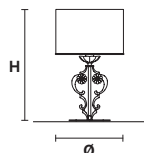

## TECHNICAL INFORMATION

Ø 54 cm / 21.26"

H 34 cm / 13.39"

6×E14×40 W max

**USA** 6×E12×40 W max  
(not included)

## TECHNICAL INFORMATION

**L** 30 cm / 11.81"  
**SP** 15 cm / 5.91"  
**H** 16 cm / 6.30"

1×E27×60 W max

**USA** 1×E26×60 W max  
*(not included)*

## TECHNICAL INFORMATION

**L** 32 cm / 12.60"  
**SP** 17 cm / 6.69"  
**H** 43 cm / 16.93"

2×E14×40 W max

**USA** 2×E12×40 W max  
*(not included)*

## TECHNICAL INFORMATION

**Ø** 33 cm / 12.99"  
**H** 54 cm / 21.26"

1×E27×40 W max

**USA** 1×E26×40 W max  
*(not included)*