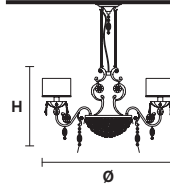

### Standard chain/cable for all chandeliers/suspensions

H 50 cm / 19.68"  
For Rosemary 12, Rosemary 6,  
Rosemary 4, Rosemary 2

H 120 cm / 47.24"  
For only Rosemary 1

**ROSEMERY 12**

**Chandelier**

TECHNICAL INFORMATION		SHADE
Ø	105 cm / 41.34"	SAT/17/ECRU
H	55 cm / 21.65"	SAT/17/WH
16×E12×40 W max (not included)		

**ROSEMERY 6**

**Chandelier**

TECHNICAL INFORMATION		SHADE
Ø	80 cm / 31.50"	SAT/17/ECRU
H	50 cm / 19.69"	SAT/17/WH
8×E12×40 W max (not included)		

**ROSEMERY 4**

**Suspension**

TECHNICAL INFORMATION	
Ø	45 cm / 17.72"
H	22 cm / 8.66"
4×E12×40 W max (not included)	

## TECHNICAL INFORMATION

Ø 54 cm / 21.26"

H 34 cm / 13.39"

6×E12×40 W max  
(not included)

**ROSEMERY A1-2**

**Applique**

TECHNICAL INFORMATION

**L** 30 cm / 11.81"  
**SP** 15 cm / 5.91"  
**H** 16 cm / 6.30"