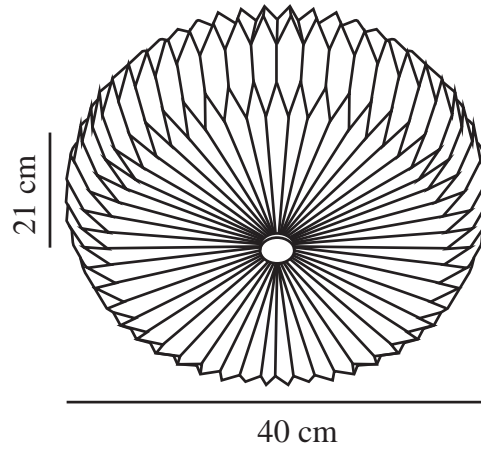

# BELLOY 40 | CEILING LIGHT | WHITE

2412456001

nordlux®

Voltage (V): 220-240 Volt  
IP degree: IP20  
Maximum bulb wattage (W): 2X25  
Class (Class 1, Class 2, Class 3):  
Class 2 (Double isolated)  
Socket type: E27  
Parallel connection: False

Height (cm): 21  
Width (cm): 40  
Shade Diameter (cm): 40  
Length (cm): 40  
EAN: 5704924018565  
TUN: 2378782  
Item Number: 2412456001

Pcs Per Master Carton: 3  
Sales Box Height (cm): 17  
Sales Box Width(cm): 20  
Sales Box Depth (cm): 15.5  
Sales Box Volume m<sup>3</sup> : 0.0053  
Product net weight (kg): 0.712

Primary material: Paper  
Secondary material: Metal  
Colour: White

- Retro pleated design • Provides a soft, diffused light
- Easy mounting of shade with magnets

The beautiful retro pleated design of Belloy will add a touch of classic charm to any room. Hang Belloy on the wall or on the ceiling to create an elegant and soft look. The shade ensures a gentle and soothing light, making it the perfect choice for creating a cosy atmosphere in your home.