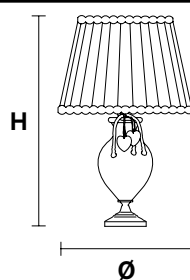

## TECHNICAL INFORMATION

Ø 40 cm / 15.74"  
H 65 cm / 25.59"

## LIGHTING SYSTEM

1×E27×60 W max  
(not included).

**Base in vetro di Murano soffiato e lavorato a mano.**

Hand made blown Murano glass base.

**G03**  
Shiny gold

VE 1010/TL1

Table lamp