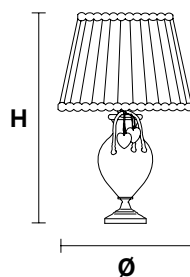

## TECHNICAL INFORMATION

Ø 40 cm / 15.74"  
H 65 cm / 25.59"

## LIGHTING SYSTEM

1×E27×60 W max  
(not included).

**Base in vetro di Murano soffiato e lavorato a mano.**

Hand made blown Murano glass base.

**G03**  
Shiny gold

VE 1010/TL1

Table lamp