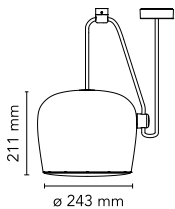

Aim

by Ronan & Erwan Bouroullec , 2013

Suspended light fitting. Body in varnished aluminium sheet, shade in photo-etched optical polycarbonate. Internal reflector in photo-etched ABS. Orientable body. Powered directly from mains. The LED can be dimmed with a «Triac for Led» dimmer approved by Flos. Flos does not respond in case of wrong electrical connection system installations. The cable has a useful length of 9 meters and thus the lamp can be suspended 3 meters from the ceiling. Multiple rose with capacity to connect up to 5 Aims also available.

Mounting	Pendant
Environment	Indoor
Weight	3,2 (x1 AIM) Kg
Light sources available	1 x Multichip LED 16W 895lm 2700K CRI90 [i]
Emergency	Without
Voltage	220-240V
Power	16W
Battery	No
Supply included	Yes

Cord Length	9000/3000 mm
Materials	ABS, Aluminum, Polycarbonate

Colors	<ul style="list-style-type: none"> F0090009 - White F0090030 - Black
---------------	---

Certificate	
--------------------	--

Aim

by Ronan & Erwan Bouroullec , 2013