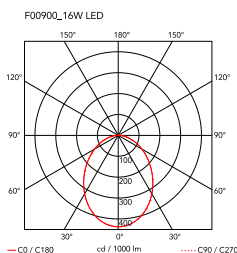

Aim

by Ronan & Erwan Bouroullec , 2013

Suspended light fitting. Body in varnished aluminium sheet, shade in photo-etched optical polycarbonate. Internal reflector in photo-etched ABS. Orientable body. Powered directly from mains. The LED can be dimmed with a «Triac for Led» dimmer approved by Flos. Flos does not respond in case of wrong electrical connection system installations. The cable has a useful length of 9 meters and thus the lamp can be suspended 3 meters from the ceiling. Multiple rose with capacity to connect up to 5 Aims also available.