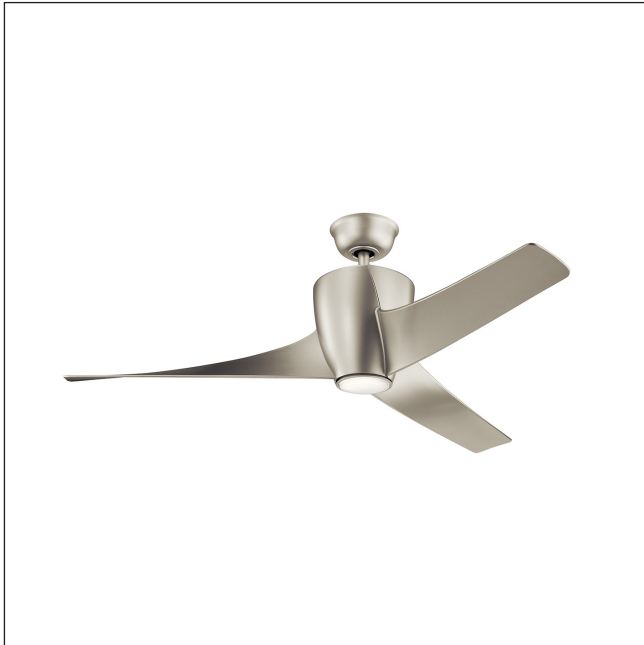

PRODUCT CODE: KLF-PHREE-56-BN
 MODEL: Phree - 56in / 142cm Fan - Brushed Nickel

Sleek, stylish and solid with a triangular body and precision blades molded into one piece, creating a seamless contemporary design. The dimmable centre light provides a focal point as well as adding whole-room ambient light.

1. EAN Code	5024005727712	16. CRI Index	80 CRI
2. Max Stem Tilt	30	17. CFM at High/Low	6350/2552
3. Downrods	1 x 114mm	18. RPM High/Low	130/54
4. Location	Humid	19. Noise Level (dBA)	38.2
5. IP Rating	IP20	20. Energy Rating	E
6. Gross Weight (kg)	11.81	21. Control Type	Remote Control
7. Net Weight (kg)	10.57	22. Motor Type	AC
8. Warranty	Limited Lifetime	23. Motor size (mm)	188mm x 20mm
9. Blade Finishes	Nickel	24. Area Affected	Large - 150-300 sq ft
10. Number of Blades	3	25. Bladespan (cm)	142
11. Blade Material	ABS	26. Fixture Height (cm)	41
12. Lamp Type	LED	27. Blade Drop (cm)	39
13. Max W. Light	10W	28. Housing Dia (cm)	24
14. Light Lumens	1116 lm	29. Ceiling Pan Dia (cm)	17
15. Kelvin Temp	3000K		