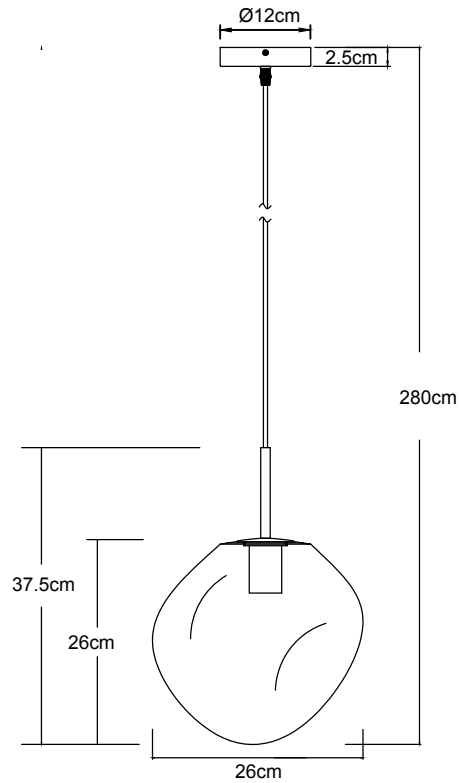

IT'S ABOUT RoMi[®]

CITY LIGHTS
↳ technical drawing & packing details

HELSINKI/PENDANT LAMP(HELSINKI/H)

SIZE: Max.Height 280CM

E27, MAX 40W

PACKING DETAILS

BOX Sizes: 32*32*41.5CM

Total CBM: 0.043

G.W: 1.95 KGS

N.W: 1.25KGS

NUMBER OF BOXES:1PCS