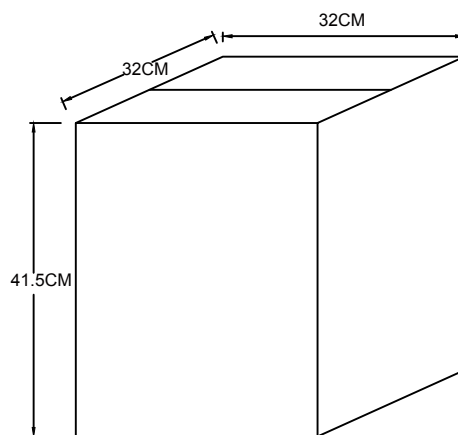

IT'S ABOUT RoMi[®]

CITY LIGHTS
↳ technical drawing & packing details

HELSINKI/PENDANT LAMP(HELSINKI/H)

SIZE: Max.Height 280CM

E27, MAX 40W

PACKING DETAILS

BOX Sizes: 32*32*41.5CM

Total CBM: 0.043

G.W: 1.95 KGS

N.W: 1.25KGS

NUMBER OF BOXES:1PCS