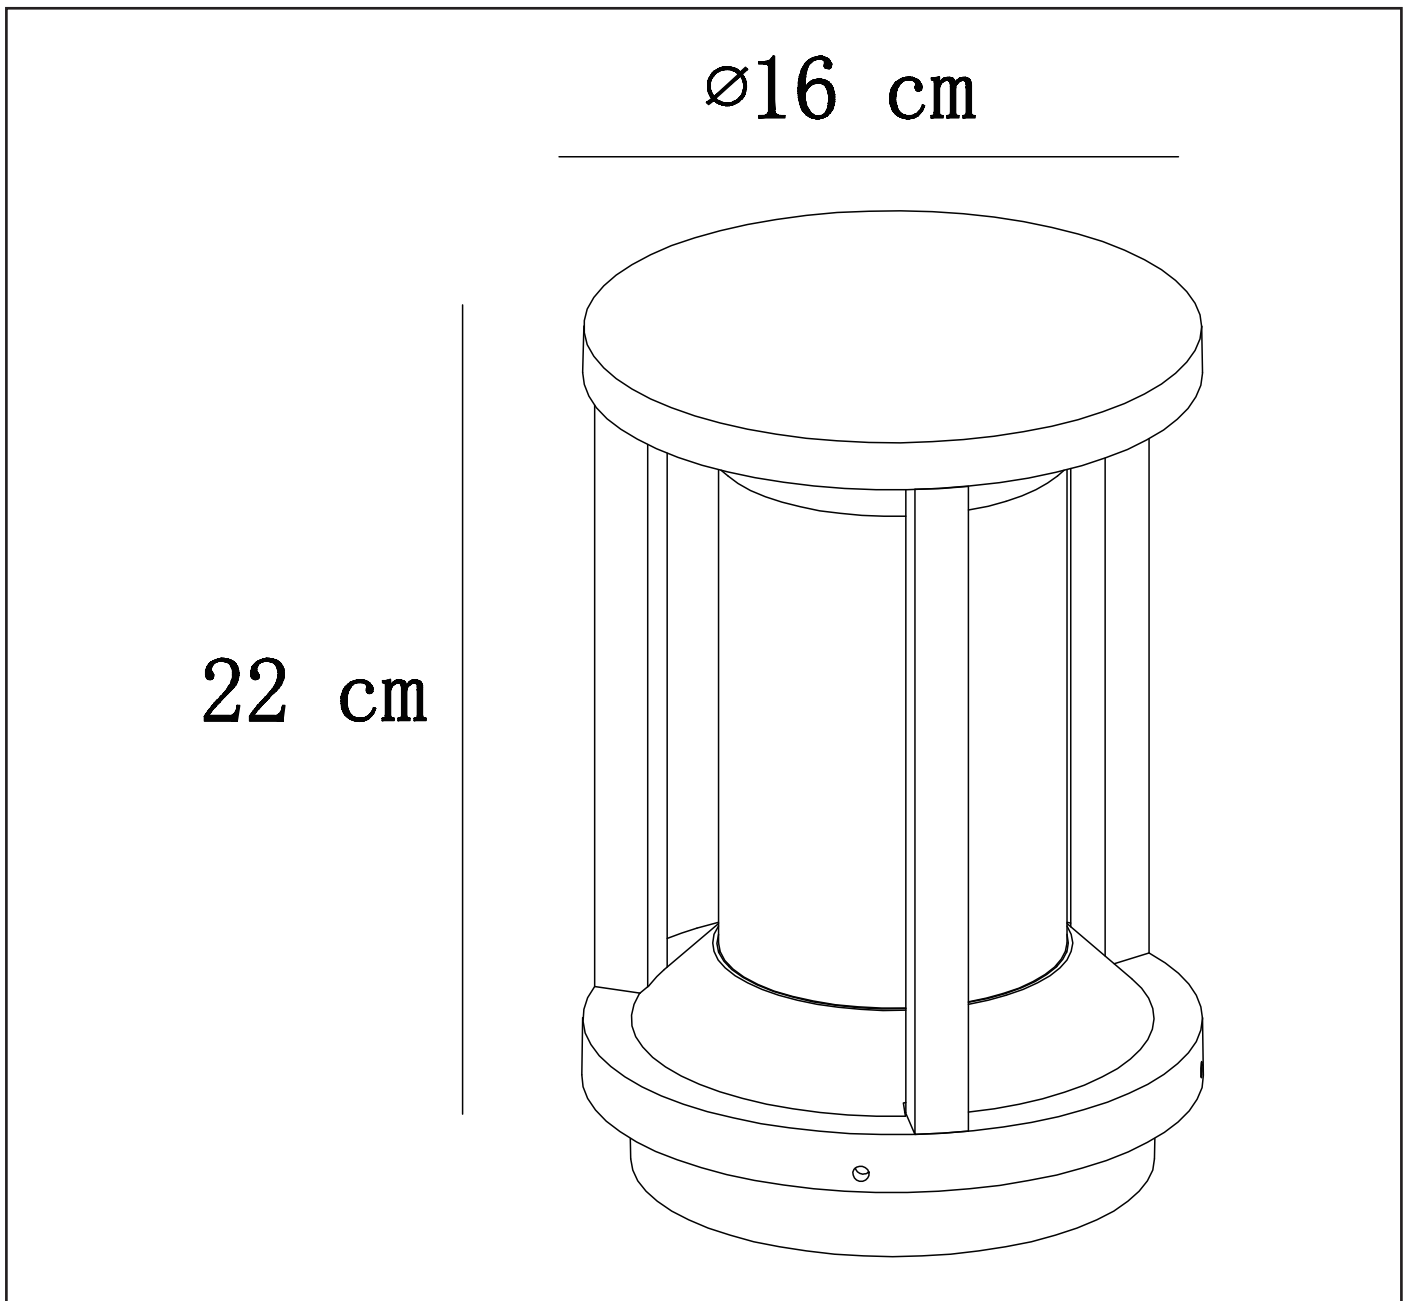

CADIX

Item number : 15804/22/30
EAN code : 5 411212151902

For more specifications, dimensions please visit
www.lucide.com