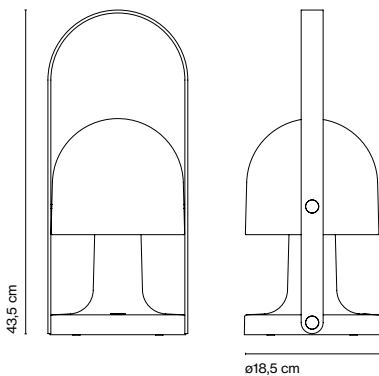

FollowMe Plus Inma Bermúdez

marset

FollowMe Plus

FollowMe Plus
 LED 5W 2700K
 Light source 478lm
 Luminaire 290lm
 (included)

White-Oak

Battery life:
 5 hours in peak power
 10 hours in half power
 20 hours in a quarter power