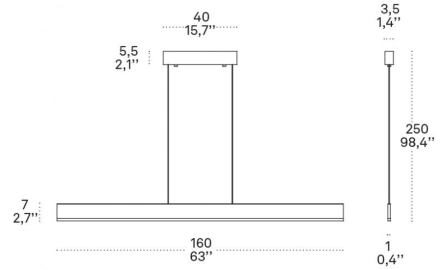

RIGA

HANGING

LED dimmable

IP20

AI LIGHTS
LATTI

Suspension lamps with a matt white or dark grey painted aluminium frame and a satin finish polycarbonate diffuser. The suspension lamp is suitable for indoor use only.

CODE COLOR

LD0102B3

White

DIMENSIONS AND HOLES

Dimensions

1600 x 10 x 2500 mm / 63 x 0,4 x 98,4 in

ILLUMINOTECHNICAL SPECIFICATIONS

Source	LED
Type	SMD
Power LED	43 W
Total Watt	54 W
Lumen LED	4730 lm
Lumen lamp	2510 lm
Beam angle	95°
Colour temperature	3000 K
CRI	>90
Dimmer	TRIAC
Lamp life	minimum 2 years guaranteed

ILLUMINOTECHNICAL SPECIFICATIONS

Driver	included
Voltage	220-240 V
Frequency	50 - 60 HZ

PHYSICAL SPECIFICATIONS