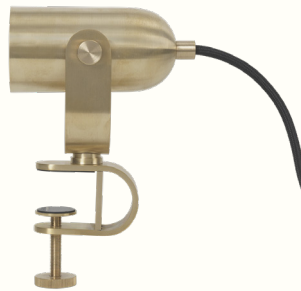

# Ruuvi Lamp

ferm  
LIVING

# Ruuvi Lamp

Inspired by industrial architecture and engineering, the practical and durable Ruuvi Lamp has a clean yet soft expression. Featuring practical thumb grip screws that have also inspired its name, the shade of the Ruuvi Lamp can be adjusted to provide light in any direction, while the clamp system allows the lamp itself to be attached to any surface in the home. Use the functional lamp to light up your beloved shelving system, for illuminating the pages of your favourite book while reading in bed, as a bright light when preparing delicious meals in the kitchen or in any other space where you need a practical light source that can easily be moved and adjusted.

1104266768  
Cashmere

1104266769  
Brass

1104266767  
Blackened Iron

## Information

**Size:** Ø: 6 x H: 16 cm / Ø: 2.4 x H: 6.3 in  
**Material:** Cashmere: Powder coated iron.  
 Brass: Solid brass. Black: Blackened iron. GU10 socket with 3.0 metre fabric cord with on/off switch  
**Care:** Wipe with a damp cloth  
**Voltage:** 220-240V - 50Hz  
**Light source:** GU10 max 8 watt LED. Bulb not included  
**Info:** Fits board up to 33 mm / 1.3 in. Separate version for US. Registered design  
**Certifications:** CE, CB, UKCA, RoHs. Only approved for EU/NO/CH/UK (UK plug version for UK)  
**Classification:** IP20, Class II  
**Country of origin:** China  
**Net weight:** 0.7 kg  
**Packsizes:** 24