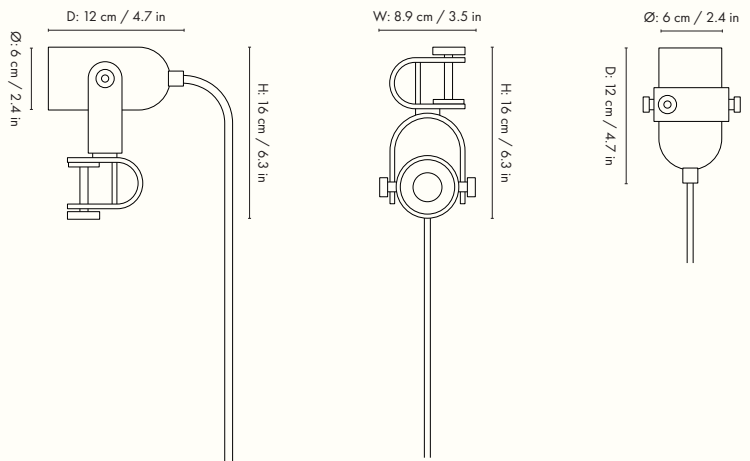

Measurements