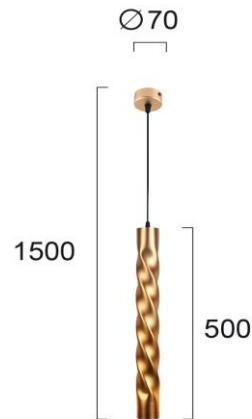

Product Datasheet

Code	4236502
Description	Pendant Light Gold Marley
Family	MARLEY
Type	PENDANT
Type of Lamp	GU10
Watt	MAX 30W
Volt	220-240 VAC
Hertz	50-60 Hz
Class	I
IP	IP20
Environment	INDOOR
Color	GOLD / BLACK
Material	PLATED STEEL
Length	D:70
Height	H:1500
Width	