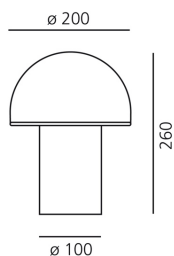

Onfale little

Luciano Vistosi

IP20   EAC 

LUMINAIRE

- Watt: **20W**
- Voltage: **220V-240V**

DESCRIPTION

Body and diffuser in opaline blown glass. Transparent crystal edge added.

PRODUCT CODE: A006400

FEATURES

- Article Code: **A006400**
- Colour: **White**
- Installation: **Table**
- Material: **blown glass**
- Series: **Design Collection**
- Environment: **Indoor**
- Area contract: **All projects**
- Emission: **Diffused**
- design by: **Luciano Vistosi**

DIMENSIONS

- Height: **cm 26**
- Diameter: **cm 20**
- Base Diameter: **cm 10**

NOT INCLUDED SOURCES

- Category: **HALO**
- Number: **1**
- Watt: **20W**
- Socket: **E14**
- Class: **A**

ALTERNATIVE SOURCES

- Category: **LED RETROFIT**
- Number: **1**
- Watt: **2W**
- Socket: **E14**