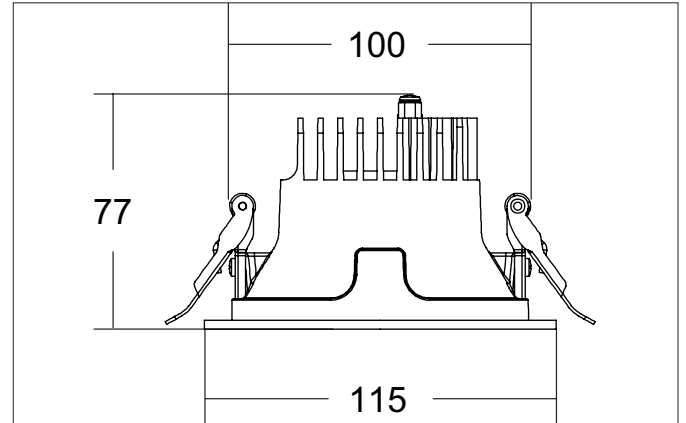

APOLLO MINI LED downlight, round, on/off switchable
Article no. 41612183

Light.
For Generations.

Tender

LED downlight, round, on/off switchable, Round. Toolless ceiling installation by installation springs. Ceiling cut-out Ø 100 mm, Installation depth 77 mm, Outer diameter 115 mm, Weight 0,240 kg, Reflector silver with rotationssymmetrical, deep, wide distributed light intensity. optimal light distribution due to a plastic, transparent cover. Luminous flux 1.216 lm, Power 1 x 9,4 W, Light colour warm white, Correlated color temperature (CCT) 3.000 K, Colour rendering index CRI > 90, Housing material: Aluminium / Glass / Plastic, Colour: Black structure, Permissible ambient temperature (ta): -20 °C - +25 °C, Protection class (EN 61140): II, Degree of protection (DIN EN 60529): IP20, .With electronic driver, on/off switchable.

Article data	
Article no.	41612183
GTIN	4251433990000
Series name	APOLLO MINI
Short description	LED downlight, round, on/off switchable
Material	Aluminium / Glass / Plastic
Colour	Black
Type of surface	Structure
Shape	Round
Outer diameter	115 mm
Built-in diameter	100 mm
Installation depth	77 mm
Weight	0.240 kg

Packing data	
Gross weight	0.27 kg
Length of packaging	115 mm
Packaging width	115 mm
Packaging height	73 mm
Disposal at end of life	This product must not be disposed of with household waste. You are obliged, to dispose of such electrical waste separately. By disposing of electrical waste and other old or defective electronics separately, you support recycling or other forms of re-use. In that way you help to take care and to avoid that harmful substances get into the environment.