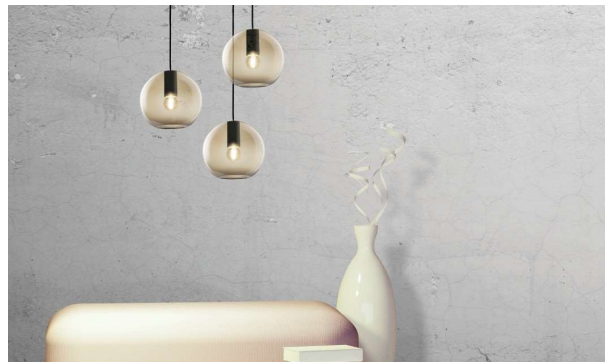

LOON BALL MINI

636-600g

DRAWING

TECHNICAL DETAILS

Optics	hand-blown glass
Designer	INHOUSE
Height [mm]	166
Diameter [mm]	180
Net weight [kg]	1,00
Glass color	grey
EAN-Number	9008905787638

LIGHT DISTRIBUTION CURVE