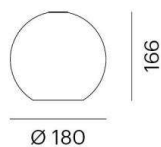

LOON BALL MINI

636-600g

DRAWING

TECHNICAL DETAILS

Optics	hand-blown glass
Designer	INHOUSE
Height [mm]	166
Diameter [mm]	180
Net weight [kg]	1,00
Glass color	grey
EAN-Number	9008905787638

LIGHT DISTRIBUTION CURVE

The values are rated values. Power and luminous flux are initially subject to a tolerance of +/- 10%. Colour temperature tolerance: +/- 150 K.
The values apply to an ambient temperature of 25°C unless otherwise specified.