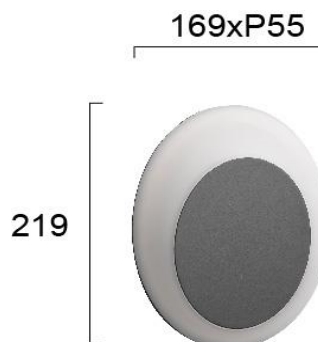

Product Datasheet

Code	4255600
Description	Wall Lamp Erodius
Family	ERODIUS
Type	WALL LIGHTS
Type of Lamp	LED MODULE
Watt	13W
Volt	220-240 VAC
Hertz	50-60 Hz
Class	I
IP	IP65
Environment	Outdoor
Color	DARK GREY
Material	ELECTROSTATIC PAINTED ALUMINIUM/PC
Length	L:169
Height	H:219
Width	P:55
Kelvin	3000K
Lumen	660 Lm
Beam Angle	Beam angle 120*
Dimmable	Non-Dimmable